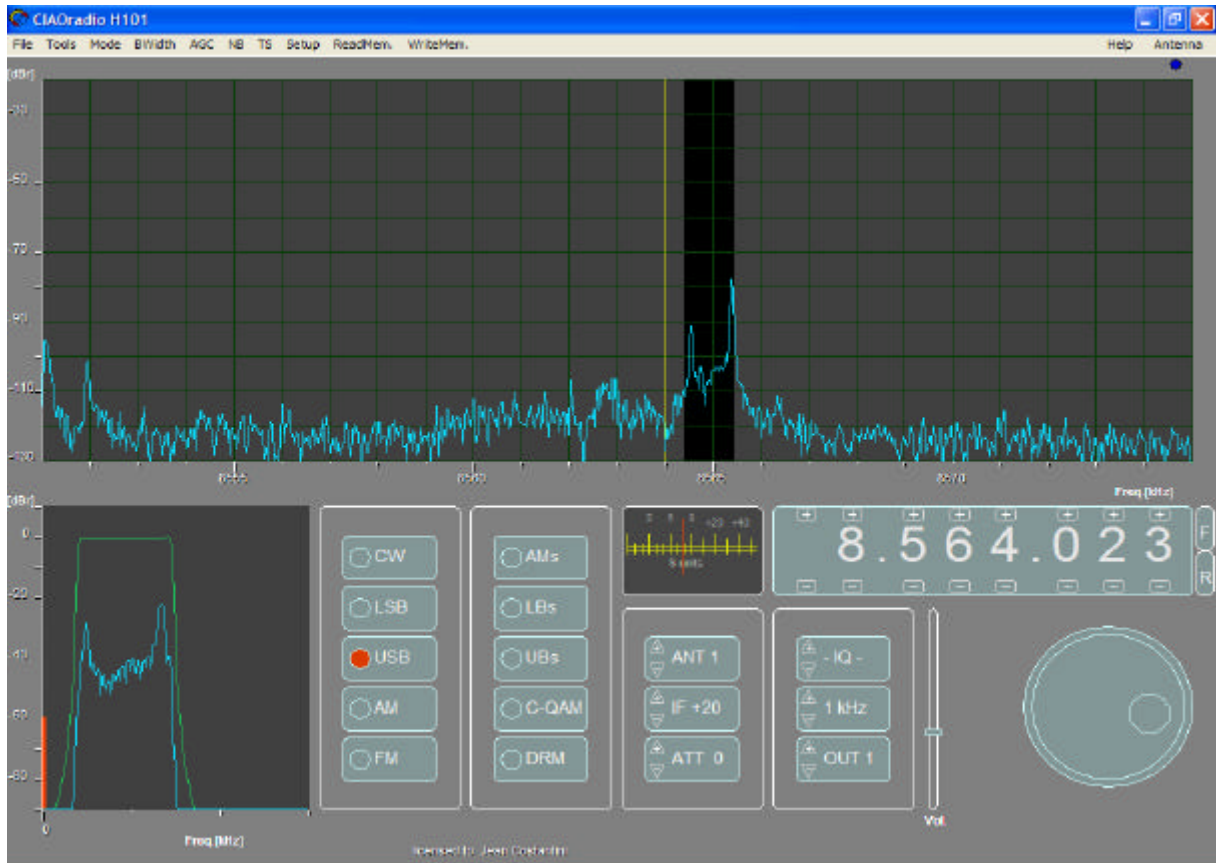

# CIAORADIO Screenshots

RTTY. Notice the shape of the filter, reduced from normal USB

Another RTTY, Notice the filter, with a click of the mouse is sharpened to the exact stuff required

# CIAORADIO Screenshots

DRM transmission

## CIAORADIO Screenshots

AM transmission, tuned in USB in this screenshot.

Various Stanag transmissions around 8460 MHz