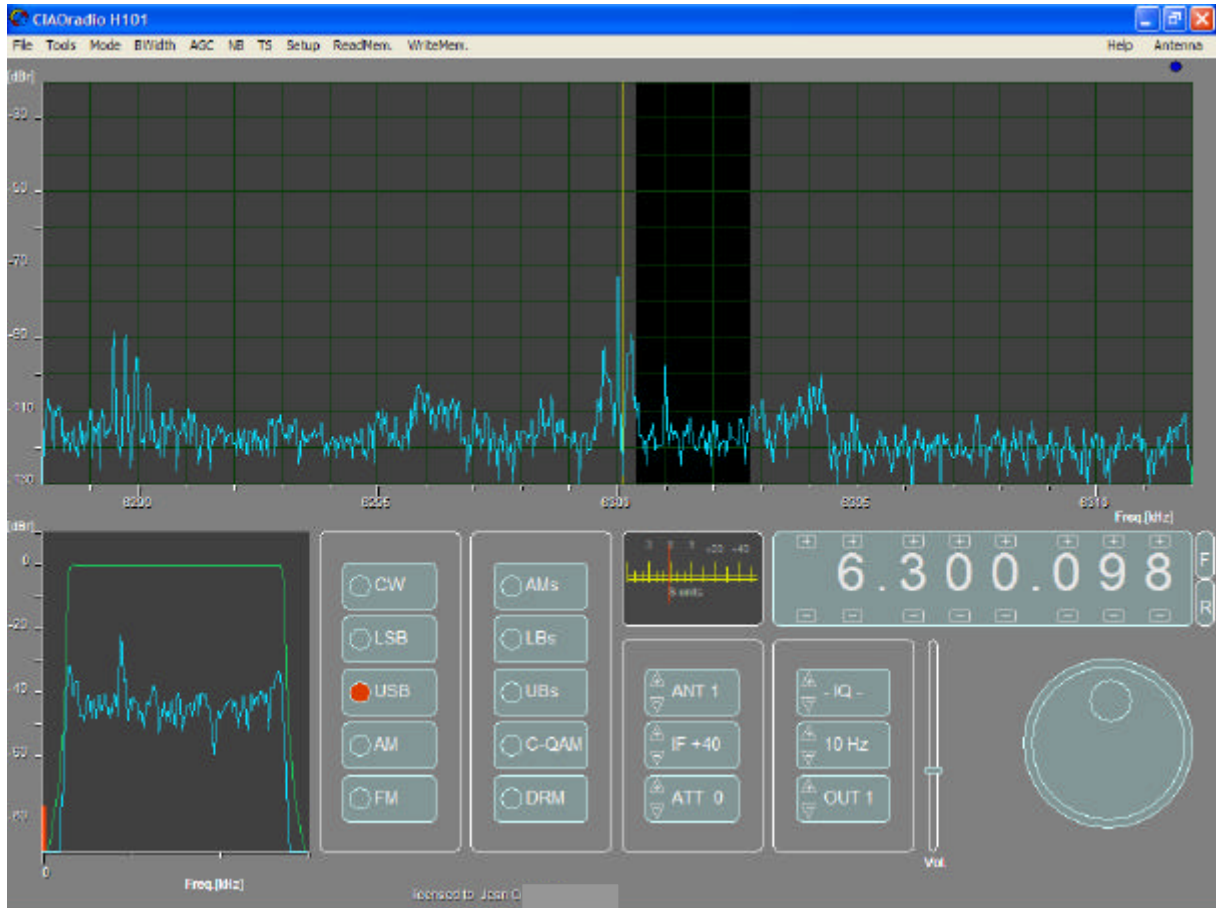

# CIAORADIO Screenshots

RTTY. Notice the shape of the filter, reduced from normal USB

Another RTTY, Notice the filter, with a click of the mouse is sharpened to the exact stuff required

# CIAORADIO Screenshots

DRM transmission

## CIAORADIO Screenshots

AM transmission, tuned in USB in this screenshot.

Various Stanag transmissions around 8460 MHz