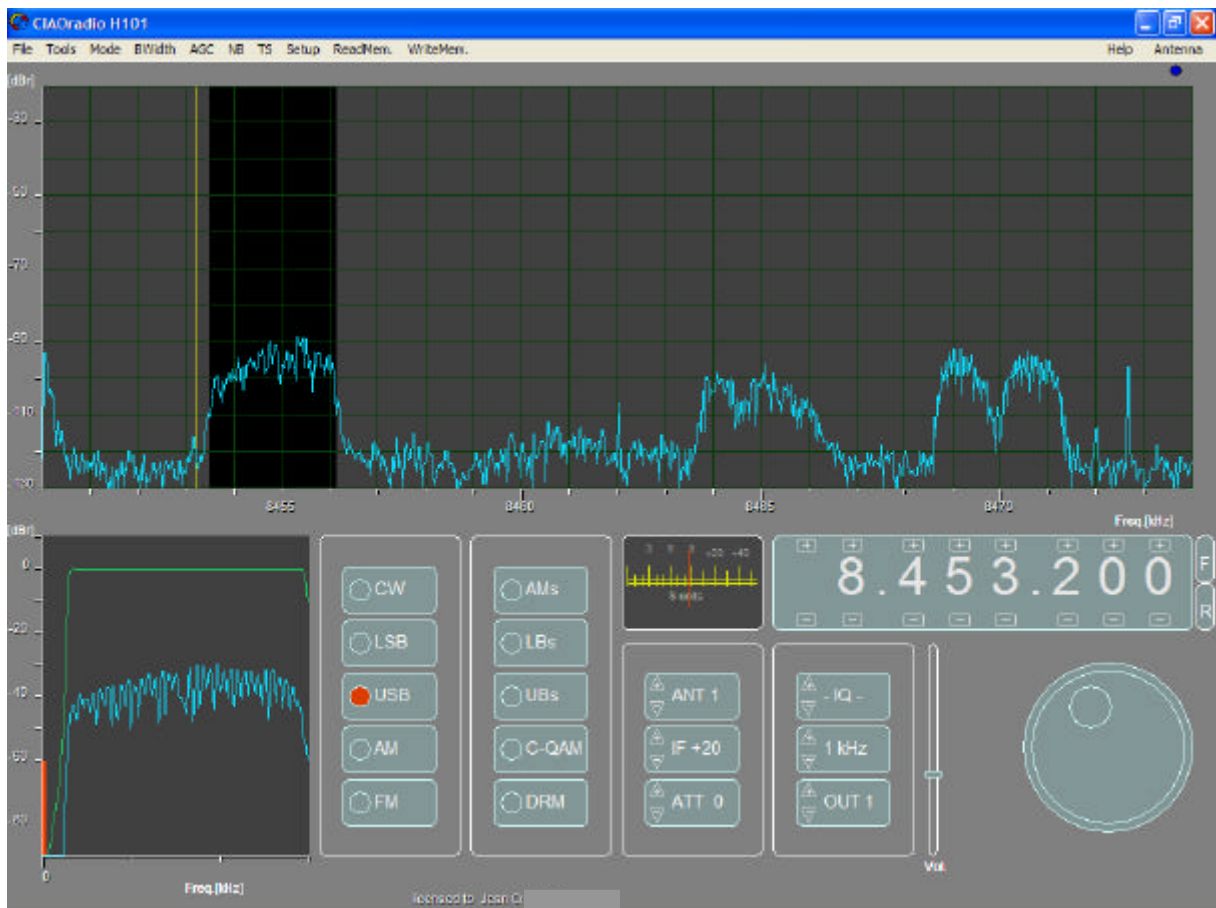

# CIAORADIO Screenshots

RTTY. Notice the shape of the filter, reduced from normal USB

Another RTTY, Notice the filter, with a click of the mouse is sharpened to the exact stuff required

# CIAORADIO Screenshots

DRM transmission

## CIAORADIO Screenshots

AM transmission, tuned in USB in this screenshot.

Various Stanag transmissions around 8460 MHz