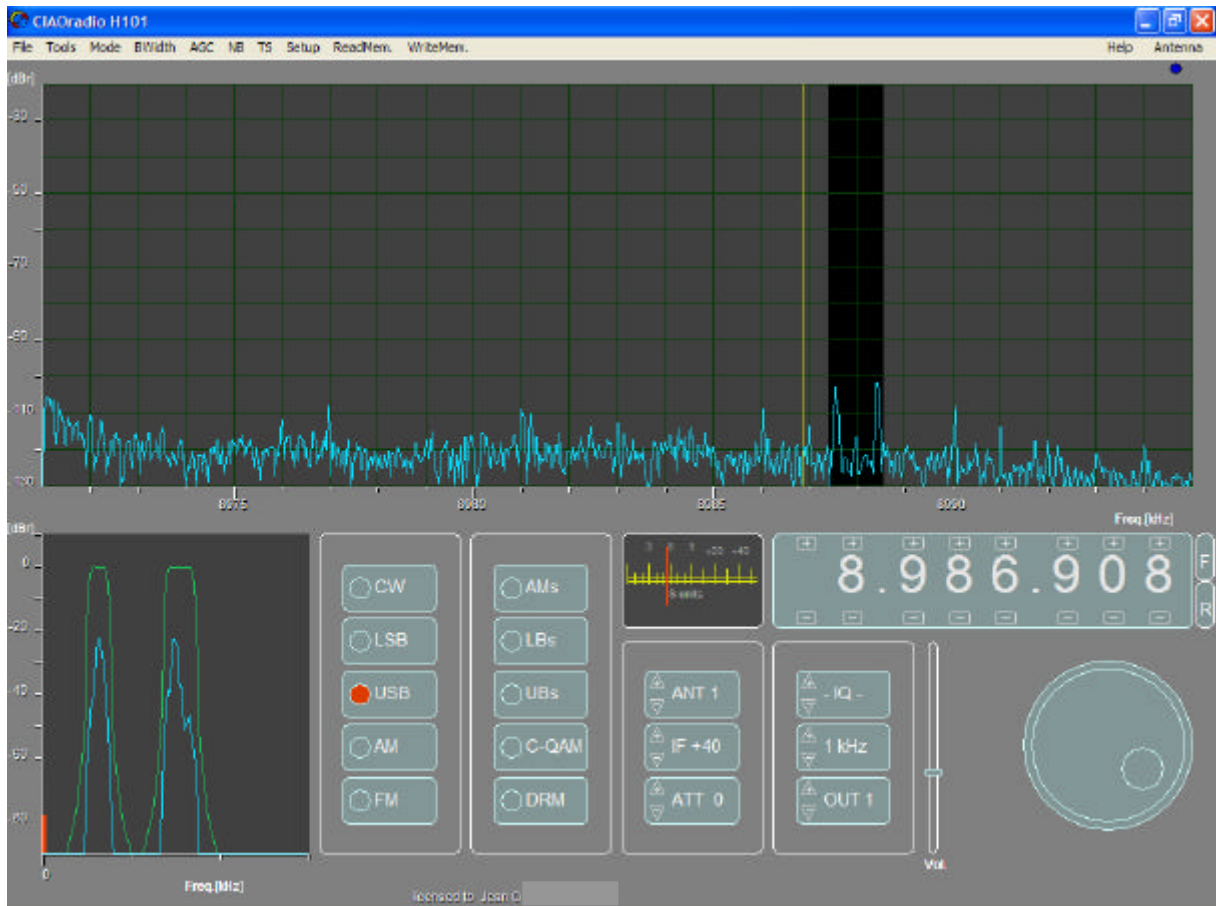

# CIAORADIO Screenshots

RTTY. Notice the shape of the filter, reduced from normal USB

Another RTTY, Notice the filter, with a click of the mouse is sharpened to the exact stuff required

# CIAORADIO Screenshots

DRM transmission

## CIAORADIO Screenshots

AM transmission, tuned in USB in this screenshot.

Various Stanag transmissions around 8460 MHz