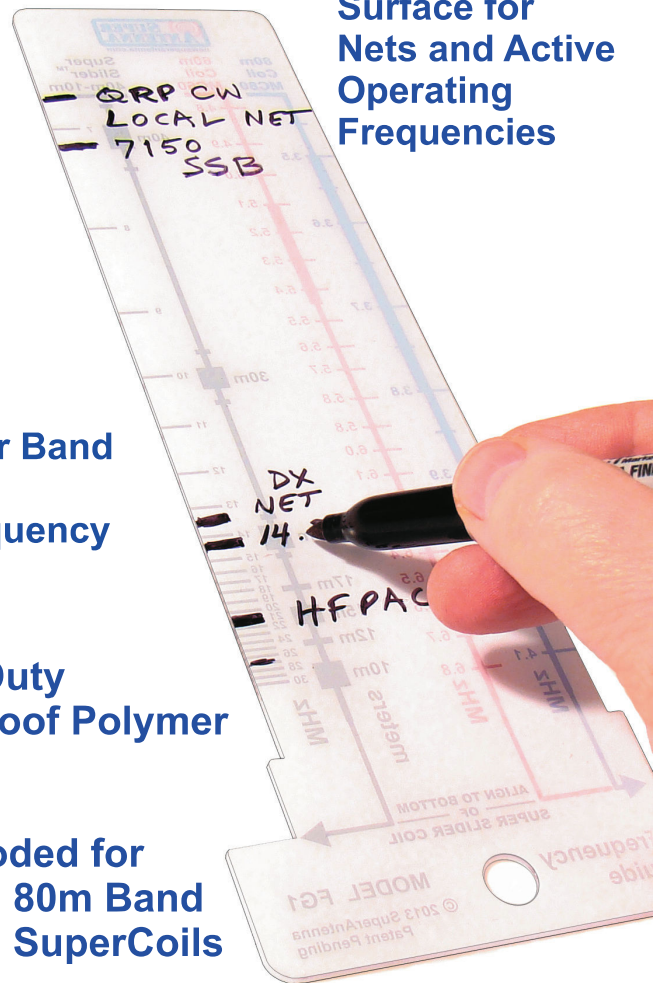

# FG1 SuperGuide

## SuperSlider SWR Tuning Ruler for MP and DP Series Antennas

Instantly set up the frequency band and SWR of your MP1 SuperStick Portable Vertical or DP1 SuperPole. This heavy-duty flexible polymer frequency guide takes the guesswork out of tuning up the SuperSlider coil. Change bands fast and QSY easily for ultimate frequency agility. Just hold the scale against the SuperSlider coil and adjust it to the desired operating frequency or meter band. Your favorite active operating frequencies and nets can also be marked on the back surface. Another unique patent pending innovation only available from Super Antenna.

**Field-Markable Surface for Nets and Active Operating Frequencies**

**Set Meter Band or MHz frequency**

**Heavy Duty Waterproof Polymer**

**Color Coded for 60m and 80m Band Optional SuperCoils**

Model: FG1  
Size: 10" x 3" x 0.1"  
(25 x 8 x 0.1 cm)