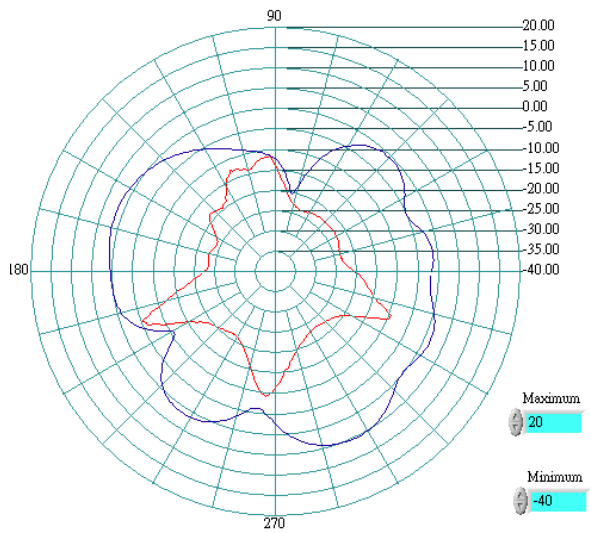

Pattern H-Plane

WiMo Antennen und Elektronik GmbH

Am Gäxwald 14, D-76863 Herxheim Tel. (07276) 96680 FAX 9668-11
<http://www.wimo.com> e-mail: info@wimo.com