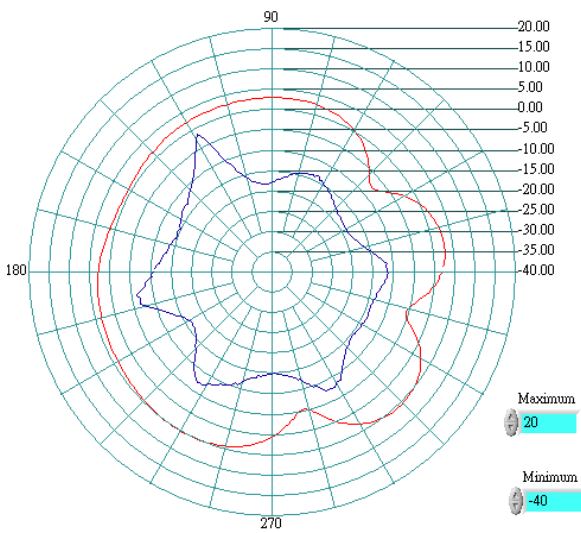

Pattern E-Plane