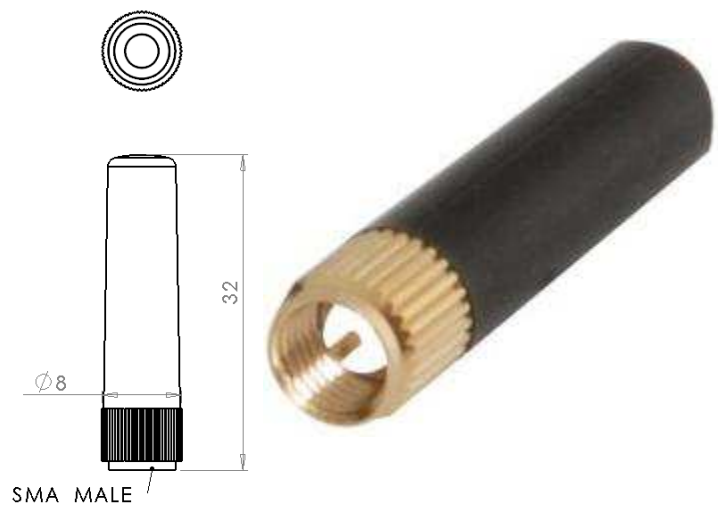

Stummelantenne 900-1800MHz

Best.Nr. 17006.868SMA

Kleine Stummelantenne für Nahfeldkommunikation im ISM- (868MHz) und GSM-Bereich (900/1800MHz). Geeignet für portable Geräte und Maschinen, klein und unauffällig.

Small stubby antenna for short range communication in industrial environments. Usable for 868/900/1800 MHz (ISM, GSM). Suitable for portable equipment and machines, small and unobtrusive.

Specifications

Frequency Range	900 - 1800 MHz
VSWR	≤ 2.0
Impedance	50Ω
Gain	0dBi
Polarization	Vertical
Power Handling	N/A
Beam Width	N/A
Connector	SMA MALE
Operation Temp.	-30° ~ +60°
Material	Radome: PC
Dimension (L*W*H)	32*8Ø mm
Weight	5g ± 1g
Color	Black
part no.	17006.868SMA