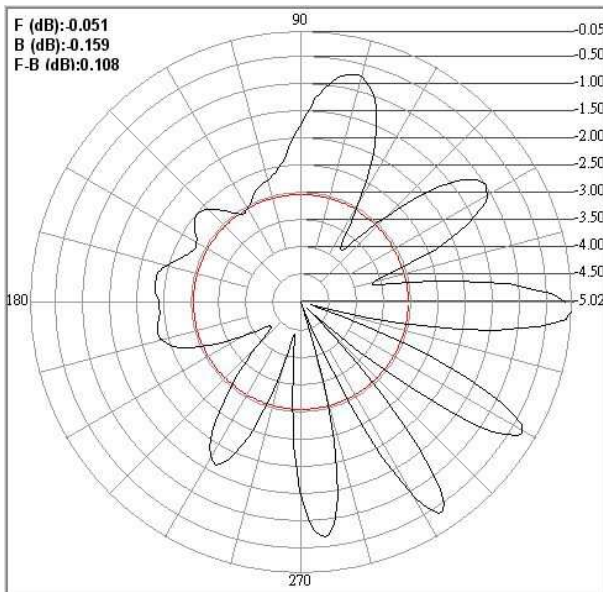

Pattern E-Plane