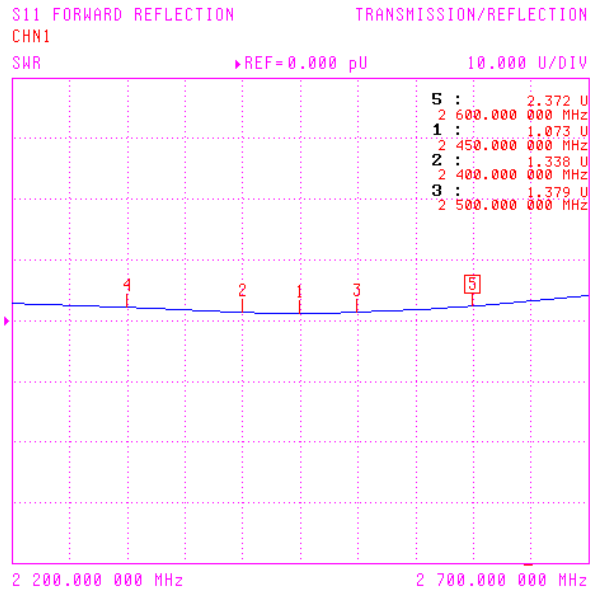

Stummelantenne 2400MHz

Best.Nr. 17006.(R)SMA

Return Loss

SWR

Pattern E-Plane

Pattern H-Plane

WiMo Antennen und Elektronik GmbH

Am Gäxwald 14, D-76863 Herxheim Tel. (07276) 96680 FAX 9668-11

<http://www.wimo.com>

e-mail: info@wimo.com