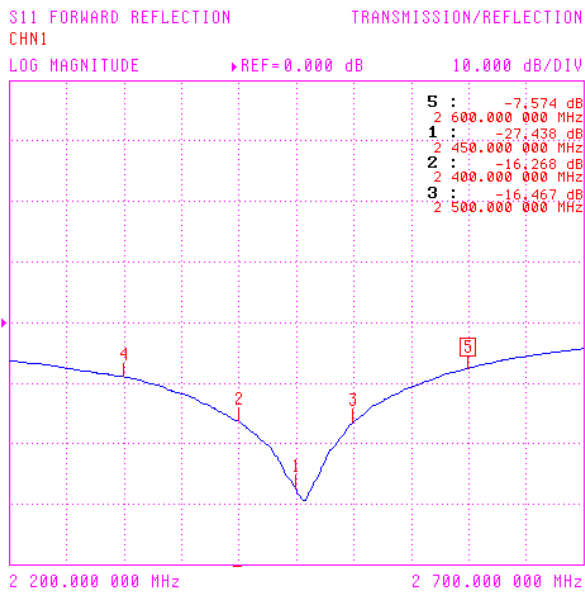

Frequency Range	2400 - 2483 MHz
VSWR	≤ 2.0
Impedance	50Ω
Gain	0dBi
Polarization	Vertical
Power Handling	N/A
Beam Width	N/A
Connector	SMA MALE / SMA MALE RS
Operation Temp.	-30° ~ +60°
Material	Radome: PC
Dimension (L*W*H)	32*8Ø mm
Weight	5g ± 1g
Color	Black
part no.	17006.(R)SMA

3D views

WiMo Antennen und Elektronik GmbH

Am Gäxwald 14, D-76863 Herxheim Tel. (07276) 96680 FAX 9668-11

<http://www.wimo.com>

e-mail: info@wimo.com

Stummelantenne 2400MHz

Best.Nr. 17006.(R)SMA

Return Loss