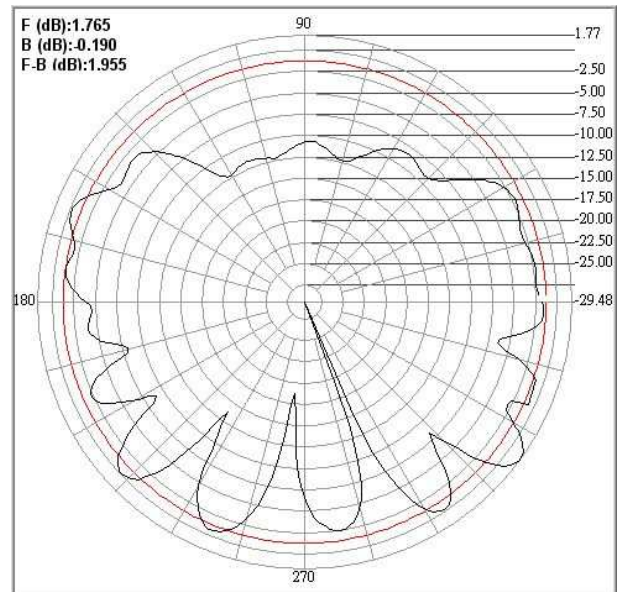

Pattern H-Plane

WiMo Antennen und Elektronik GmbH

Am Gäxwald 14, D-76863 Herxheim Tel. (07276) 96680 FAX 9668-11

<http://www.wimo.com>

e-mail: info@wimo.com