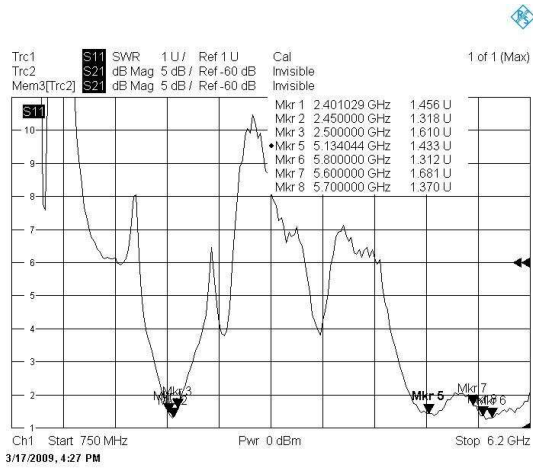

VC-2455
Rundstrahlantenne 2.4 / 5 GHz
Best.Nr. 18610.DUO

SWR