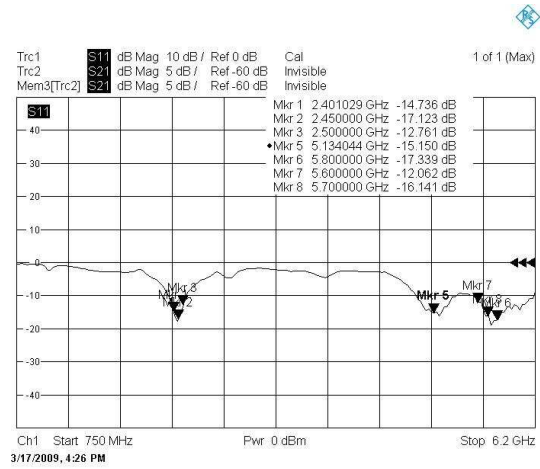

Return Loss