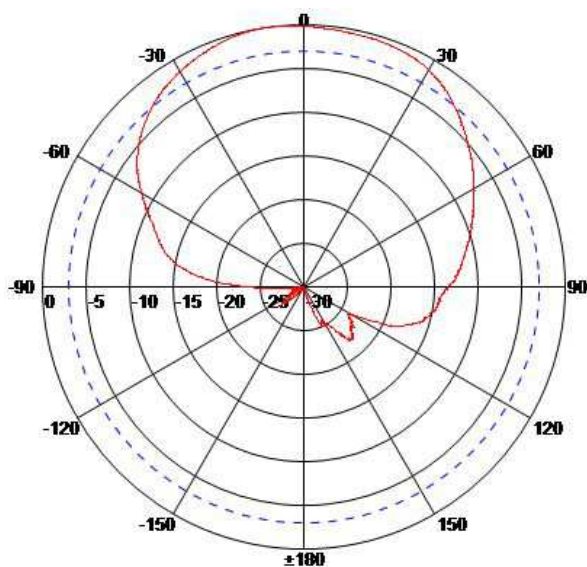

Small panel antenna for 2,4 and 5 GHz WiFi. This antenna supported the 802.11a/b/g/n standards. The antenna works by the MIMO principle. 3 separate antennas inside, 3 connectors.

Specifications

Model	18665.3	
Freq.Range-MHz	2400-2483	5150-5850
Bandwidth-MHz	83	700
Gain-dBi	10	11
Beamwidth	E:30° H:65°	E:25° H:50°
Port Isolation	≥30 dB	
F/B Ratio	≥25 dB	
VSWR	≤1.8	
Impedance	50 Ω	
Polarization	2xVP+1xHP	
Max.Power	20 W	
Connector	3x N female	
Dimensions	261x261x35 mm	
Weight	1.2 kg	
Mast Diameter	40 to 50mm	
Temperature Range	-40° - 75°C	
IP Protection Class	IP 55	
Humidity	90-95%	

3x MIMO Best.Nr. 18665.3

Patterns

5 GHz H-plane

5 GHz E-Plane

2.4 GHz H-plane

2.4 GHz E-Plane

WiMo Antennen und Elektronik GmbH

Am Gäxwald 14, D-76863 Herxheim Tel. (07276) 96680 FAX 9668-11