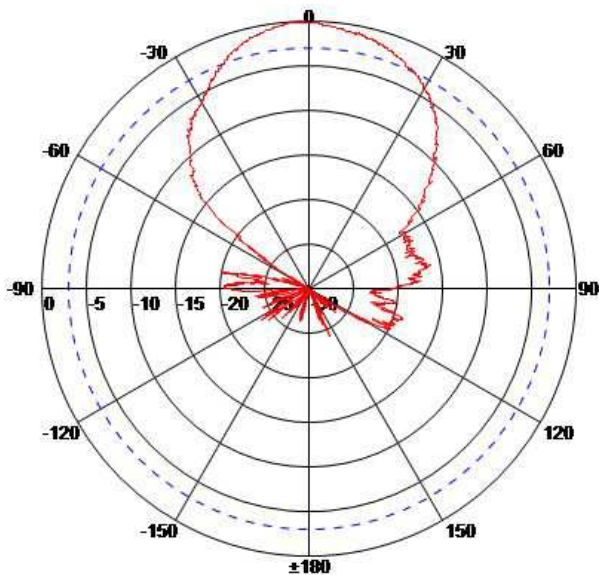

Small panel antenna for 2,4 and 5 GHz WiFi. This antenna supported the 802.11a/b/g/n standards. The antenna works by the MIMO principle. 3 separate antennas inside, 3 connectors.

Specifications

Model	18665.3	
Freq.Range-MHz	2400-2483	5150-5850
Bandwidth-MHz	83	700
Gain-dBi	10	11
Beamwidth	E:30° H:65°	E:25° H:50°
Port Isolation	≥30 dB	
F/B Ratio	≥25 dB	
VSWR	≤1.8	
Impedance	50 Ω	
Polarization	2xVP+1xHP	
Max.Power	20 W	
Connector	3x N female	
Dimensions	261x261x35 mm	
Weight	1.2 kg	
Mast Diameter	40 to 50mm	
Temperature Range	-40° - 75°C	
IP Protection Class	IP 55	
Humidity	90-95%	

1. Antenna
2. Connector
3. Bracket
4. Mounting Mast

WiMo Antennen und Elektronik GmbH

Am Gäxwald 14, D-76863 Herxheim Tel. (07276) 96680 FAX 9668-11
<http://www.wimo.com> e-mail: info@wimo.com

Panel Antenne 2,4 / 5 GHz

3x MIMO Best.Nr. 18665.3

Patterns

5 GHz H-plane

5 GHz E-Plane

2.4 GHz H-plane

2.4 GHz E-Plane

WiMo Antennen und Elektronik GmbH

Am Gäxwald 14, D-76863 Herxheim Tel. (07276) 96680 FAX 9668-11