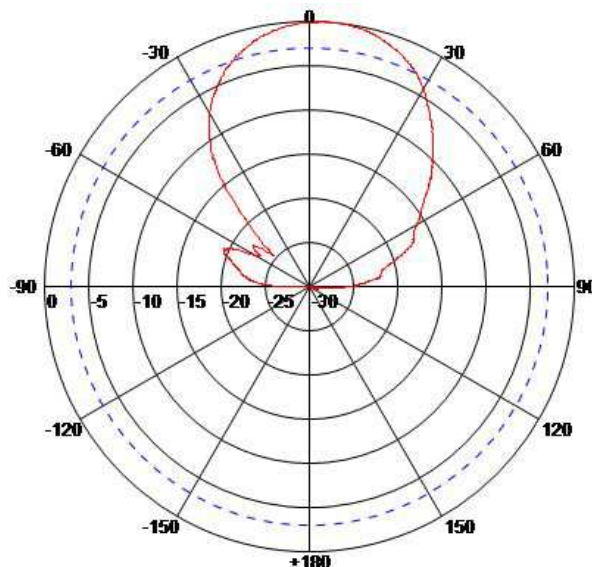

Small panel antenna for 2,4 and 5 GHz WiFi. This antenna supported the 802.11a/b/g/n standards. The antenna works by the MIMO principle. 3 separate antennas inside, 3 connectors.

Specifications

Model	18665.3	
Freq.Range-MHz	2400-2483	5150-5850
Bandwidth-MHz	83	700
Gain-dBi	10	11
Beamwidth	E:30° H:65°	E:25° H:50°
Port Isolation	≥30 dB	
F/B Ratio	≥25 dB	
VSWR	≤1.8	
Impedance	50 Ω	
Polarization	2xVP+1xHP	
Max.Power	20 W	
Connector	3x N female	
Dimensions	261x261x35 mm	
Weight	1.2 kg	
Mast Diameter	40 to 50mm	
Temperature Range	-40° - 75°C	
IP Protection Class	IP 55	
Humidity	90-95%	

3x MIMO Best.Nr. 18665.3

Patterns

5 GHz H-plane

5 GHz E-Plane

2.4 GHz H-plane

2.4 GHz E-Plane

WiMo Antennen und Elektronik GmbH

Am Gäxwald 14, D-76863 Herxheim Tel. (07276) 96680 FAX 9668-11