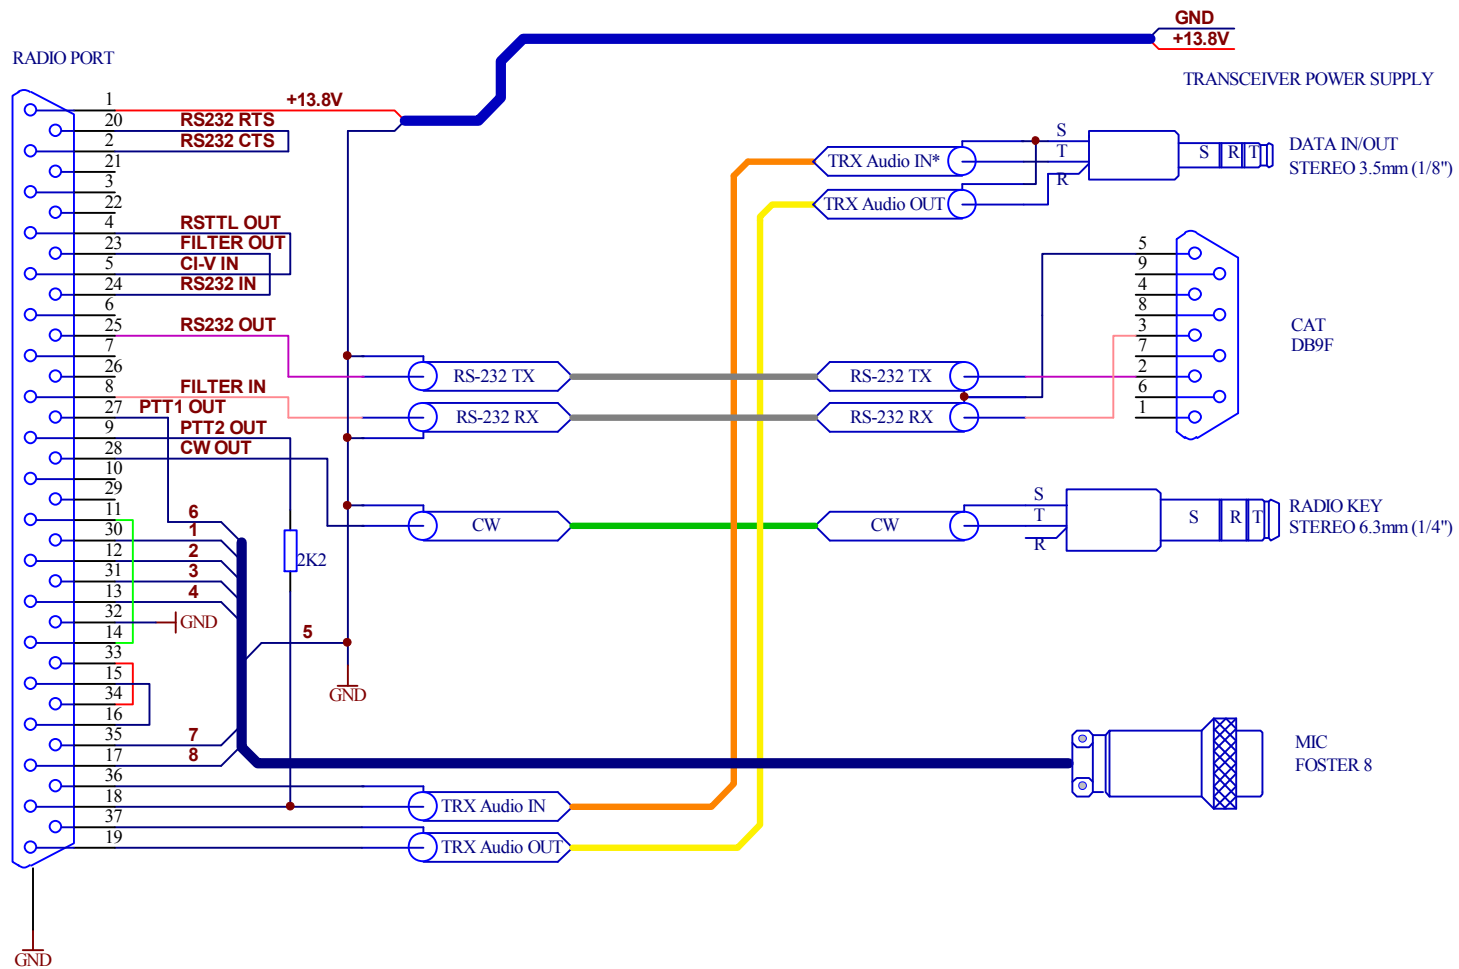

DB37-FT-847 Cable

FT-847

Notes:

*** line contains AUDIO and PTT2**

S = Sleeve

T = Tip

R = Ring