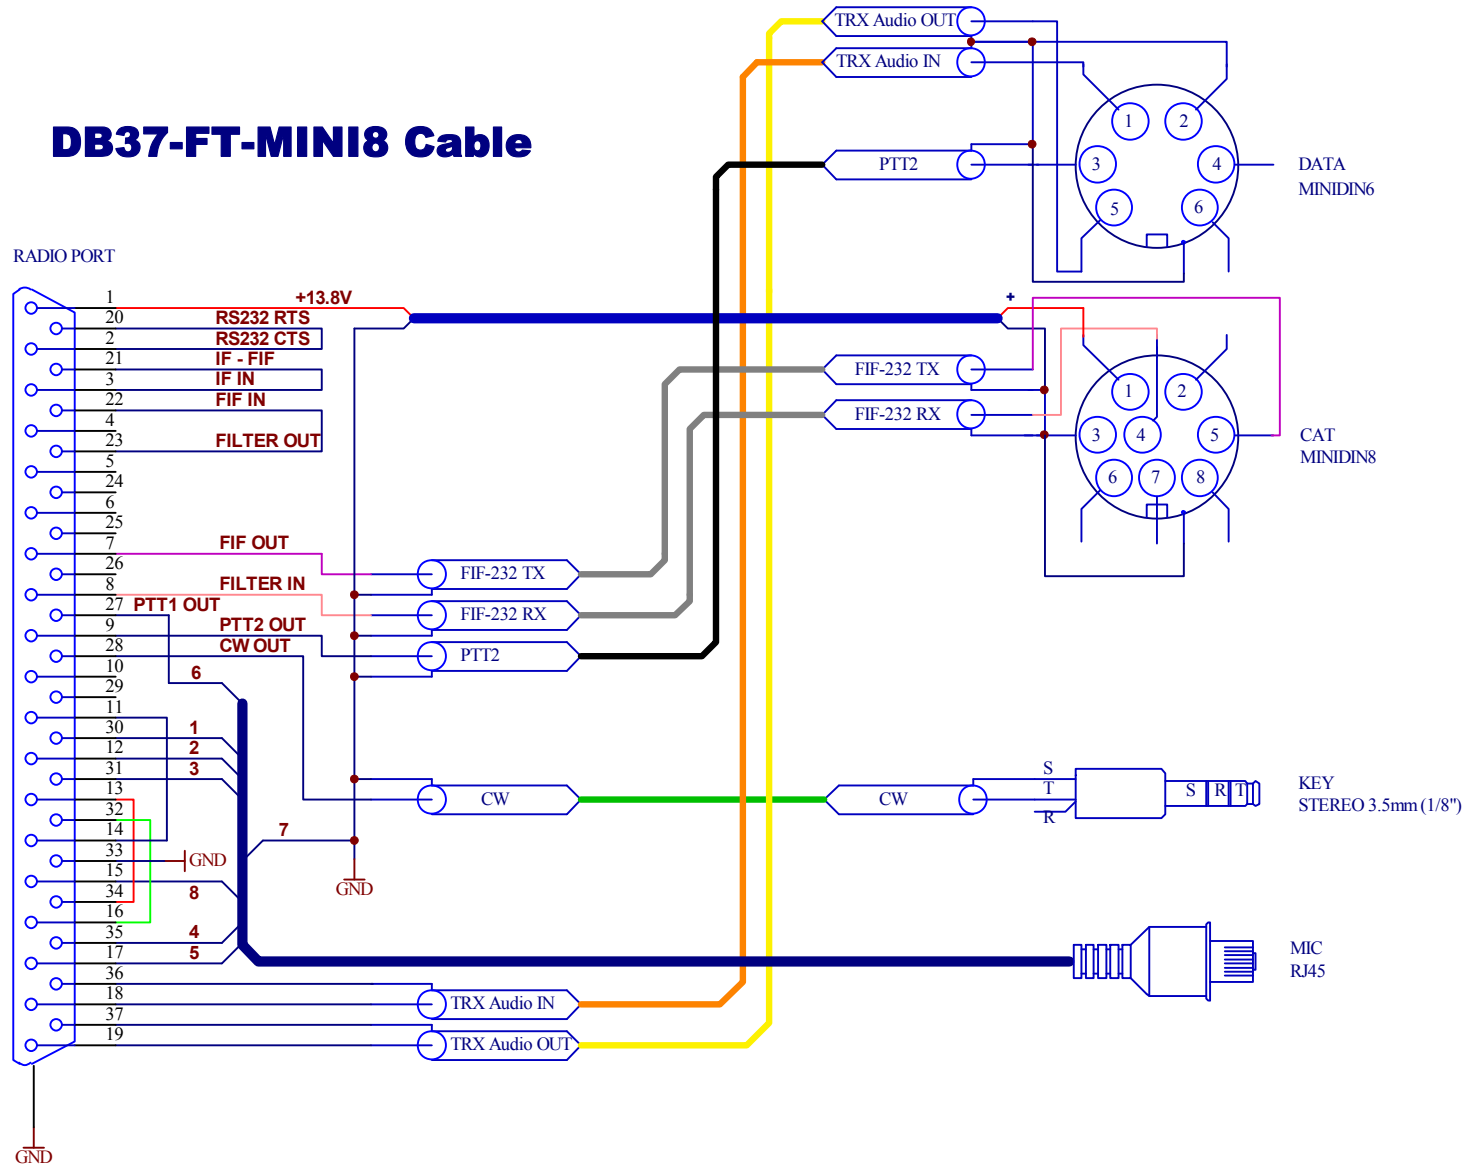

DB37-FT-MINI8 Cable

FT-817 FT-857 FT857D FT897 FT897D

Notes:

**S = Sleeve
T = Tip
R = Ring**