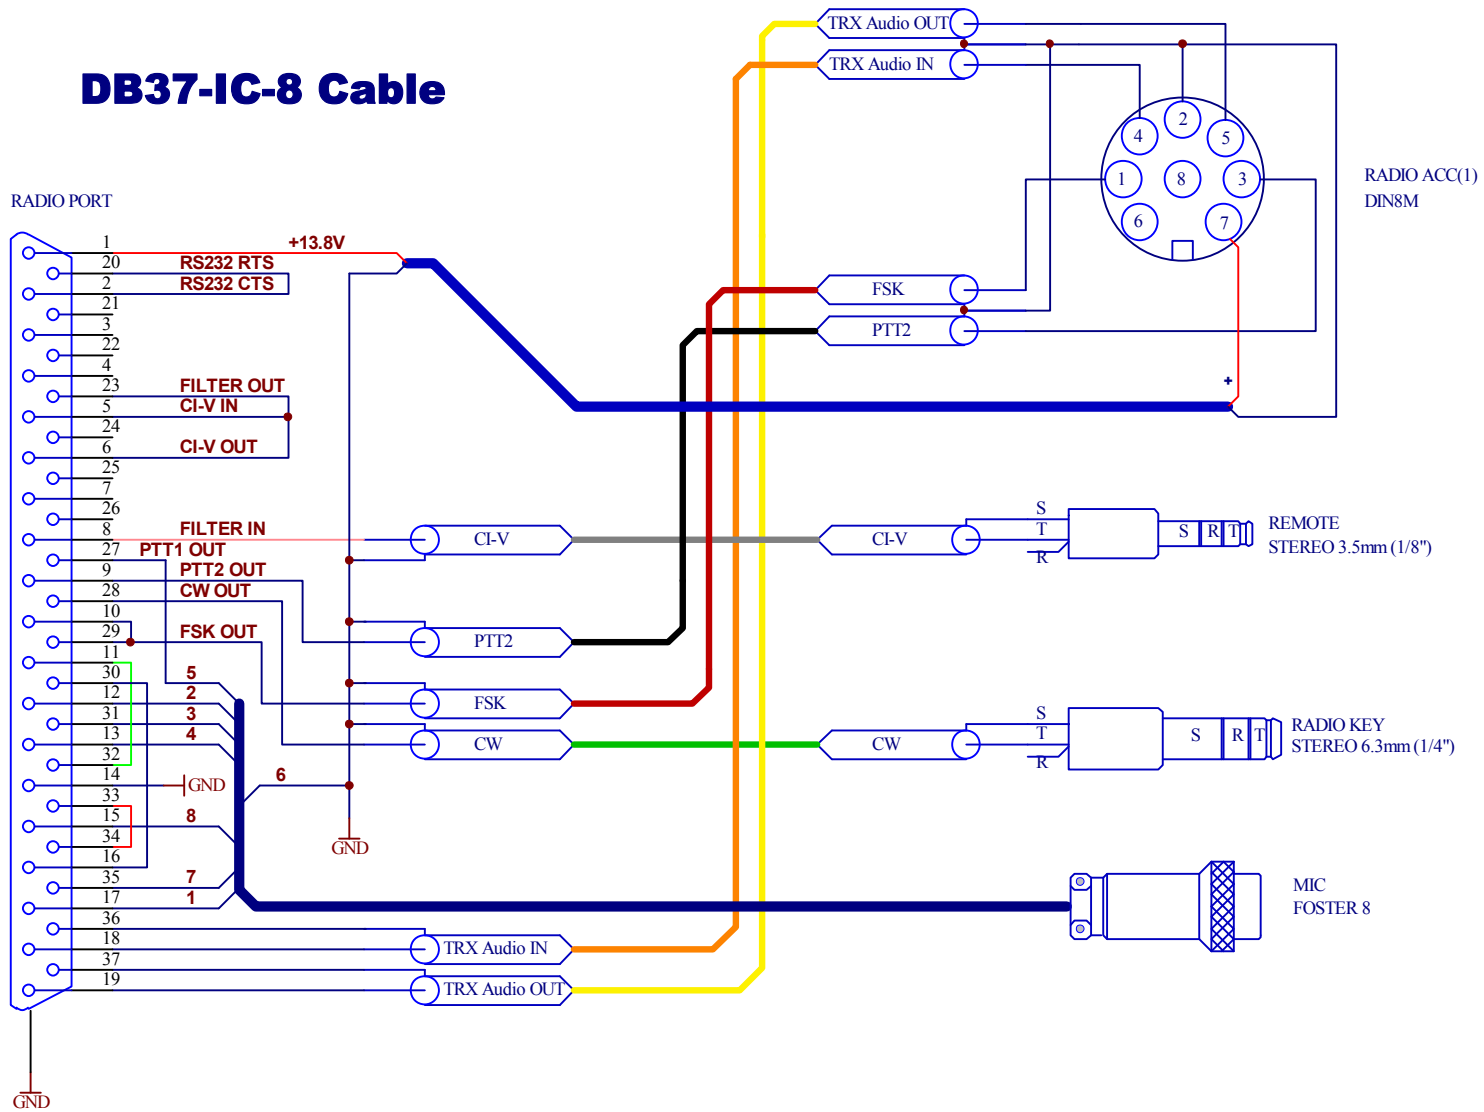

DB37-IC-8 Cable

IC-707 IC-725 IC-726 IC-728 IC-729 IC-735 IC-736 IC-737 IC-738 IC-746 IC-746Pro IC-7400
 IC-756 IC-756Pro IC-756ProII IC-761 IC-765 IC-775 IC-7800 IC-781 IC-910

S = Sleeve
T = Tip
R = Ring