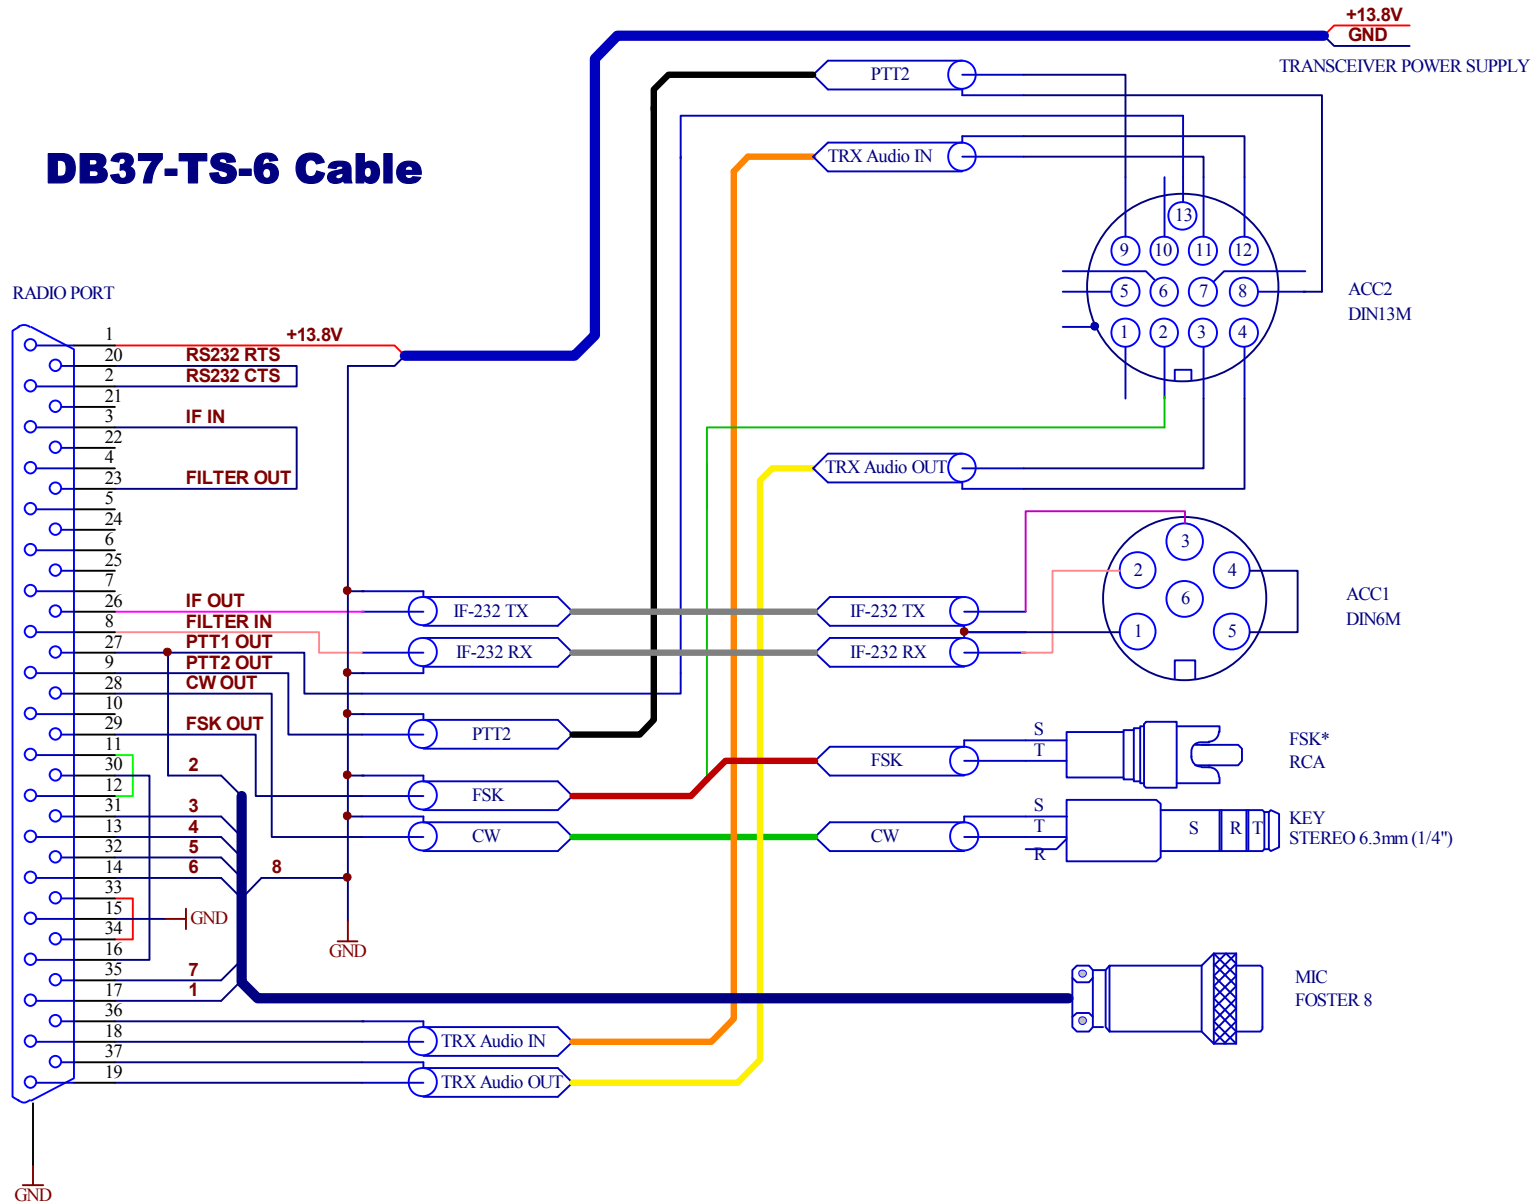

DB37-TS-6 Cable

TS-140 TS-440 TS-450 TS-680 TS-690 TS-711 TS-790 TS-811 TS-850 TS-940 TS-950

Notes:

- * FSK RCA is necessary only for the TS-850 TS-950
- ** PTT2 mutes front MIC

S = Sleeve
T = Tip
R = Ring

TS50 , TS60 - requires Kenwood IF-10D
 TS140 , TS680 - requires Kenwood IF-10C
 TS711 , TS811 - requires Kenwood IF-10A
 TS 940 - requires Kenwood IF-10B
 TS 440 - requires Kenwood IC-10