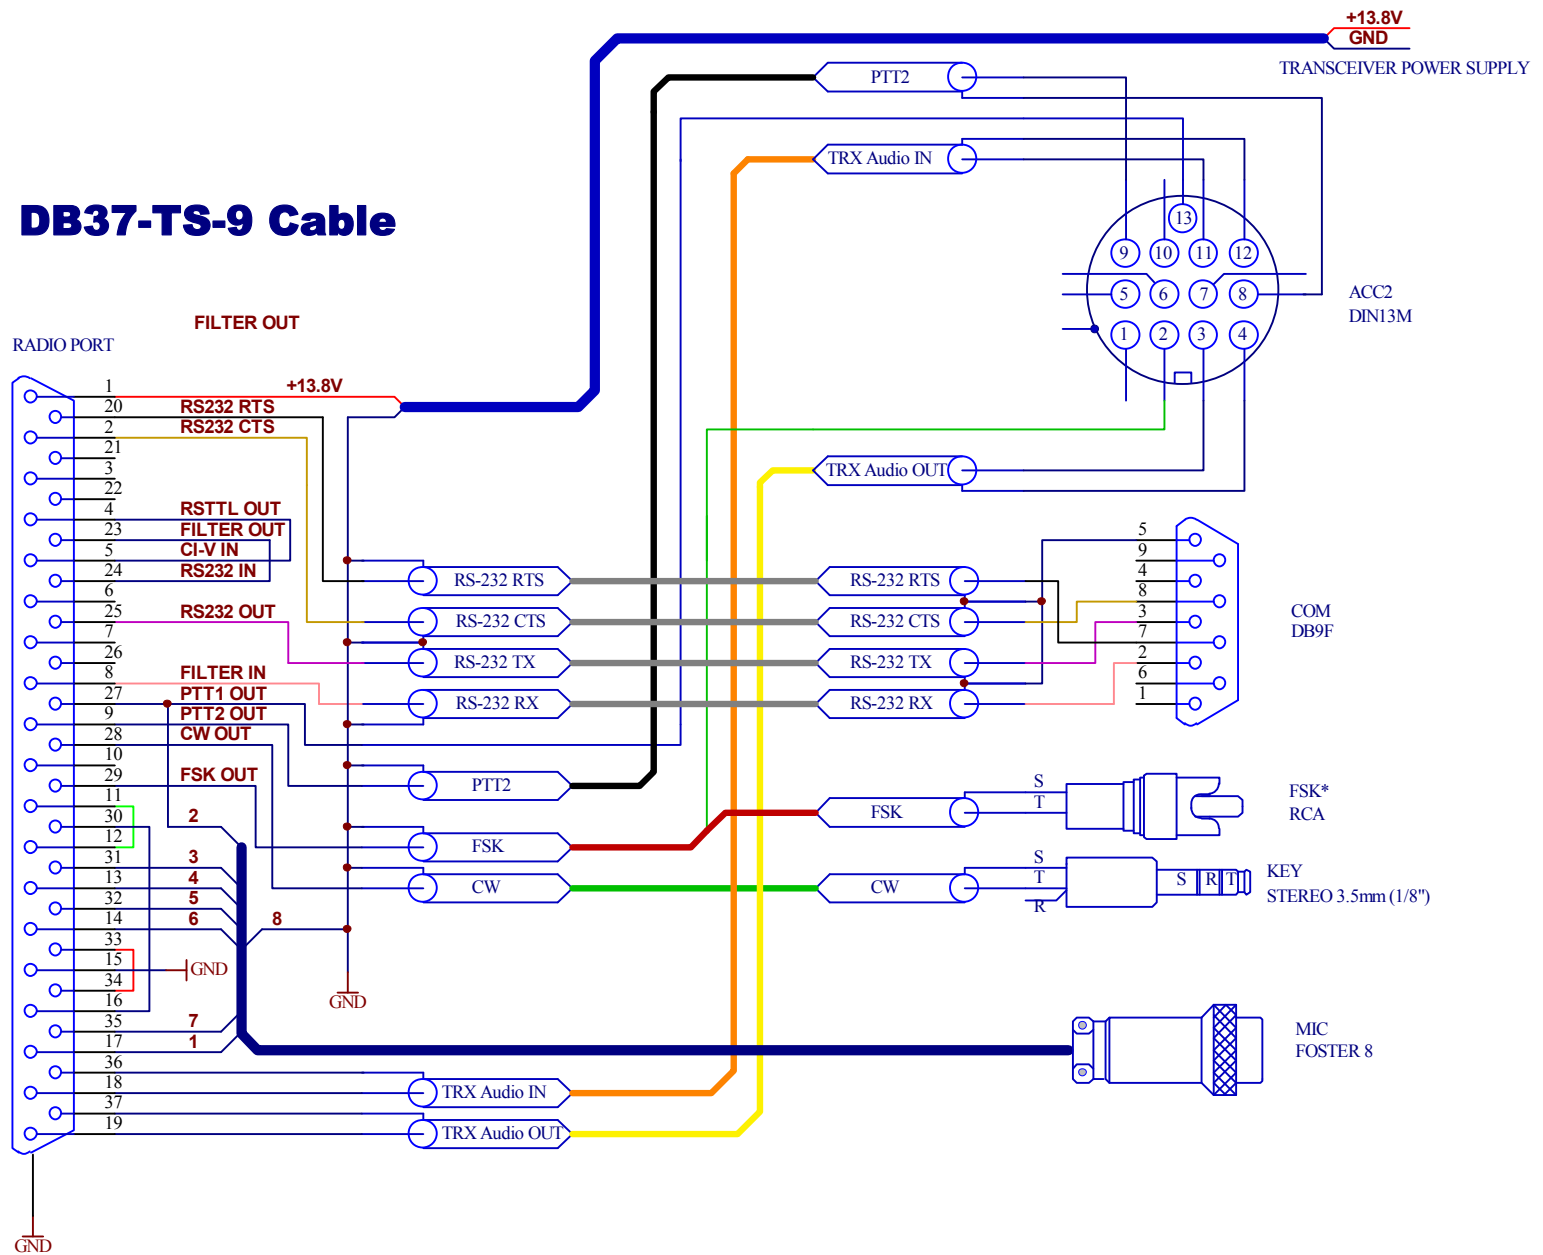

# DB37-TS-9 Cable

**TS-570S TS-570D TS-870 TS-870S TS-2000 TS-2000X TS-B2000**

**Notes:**

\* FSK RCA is necessary only for the TS-870 TS-870S

\*\* PTT2 mutes front MIC

**S = Sleeve  
T = Tip  
R = Ring**