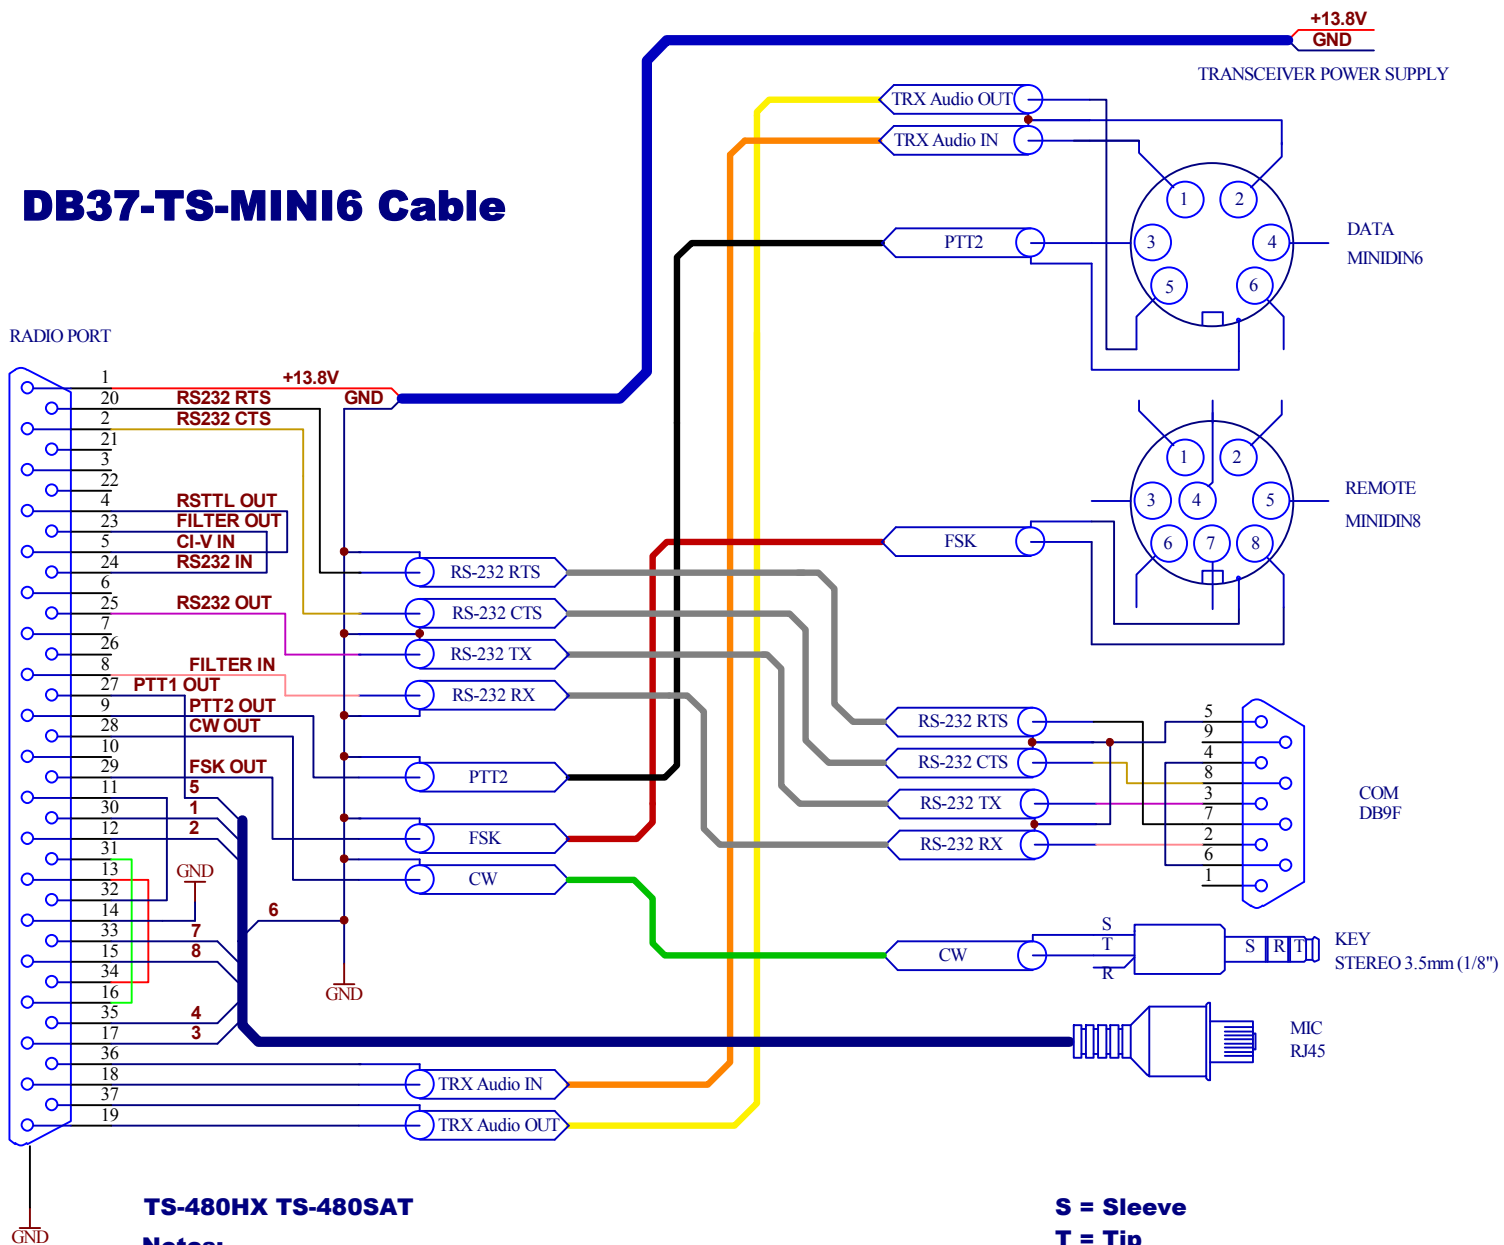

DB37-TS-MINI6 Cable

TS-480HX TS-480SAT

Notes:

**** PTT2 mutes front MIC**

S = Sleeve
T = Tip
R = Ring