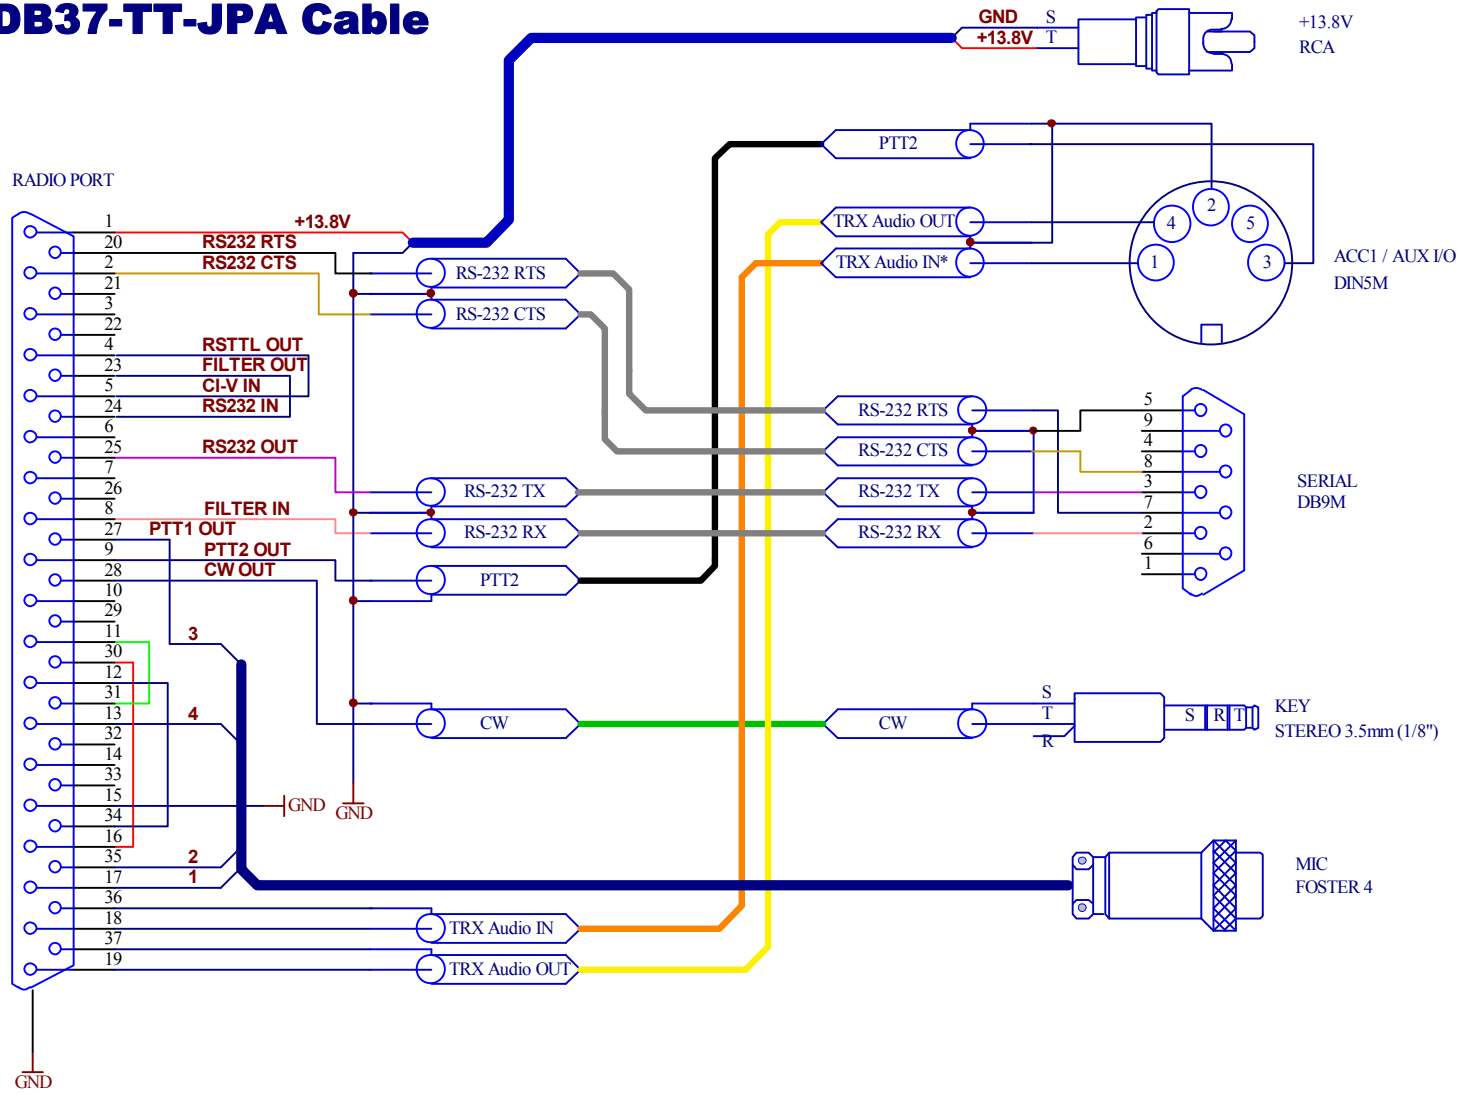

DB37-TT-JPA Cable

TT-Argonaut V TT-Jupiter TT-Pegasus

Notes:

**S = Sleeve
T = Tip
R = Ring**