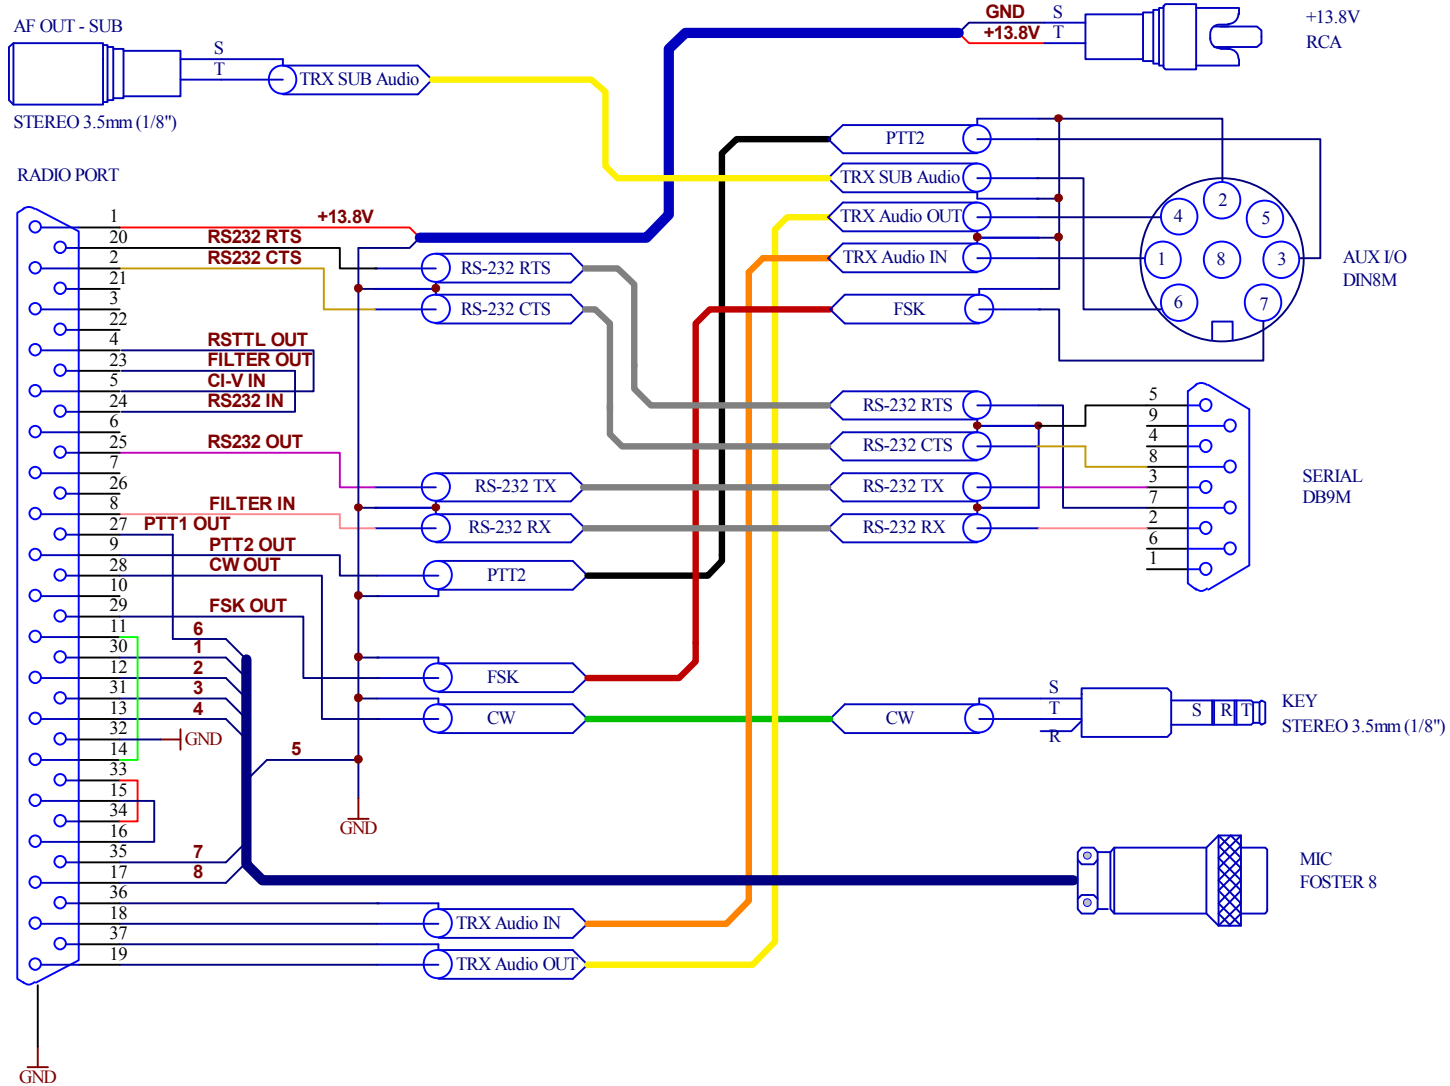

DB37-TT-OR2 Cable

TT-Orion II

Notes:

S = Sleeve
T = Tip
R = Ring