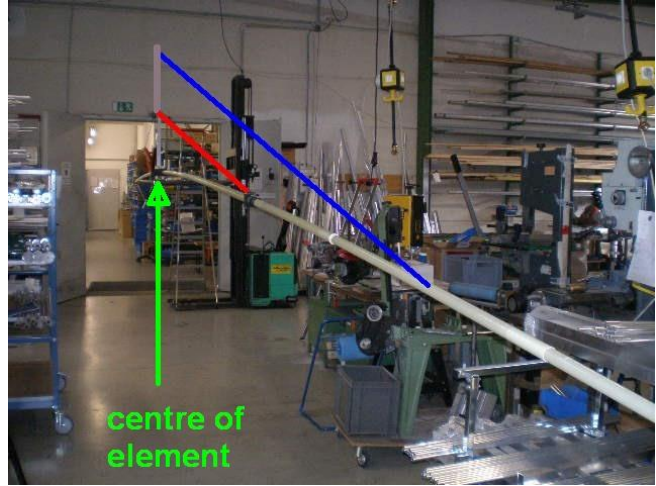

12210.4-ICE Ice Kit for 4ele 6-40m

This Kit is an optional upgrade for the 4 element fullsize antennas. The new big alu standoff replaces the standard small one.

Included:

- 1x alu standoff 70x70x1495mm thickness 3mm
- 6x Sets TIR-L50 + 8 pcs. inbus screws M4 x 40 mm
- 12x duplex clamp 4 mm
- 6x ring screw M8x100 + washers + self-locking nuts
- 6x **5,5m Mastrant rope 4mm**
- 6x **6,7 7m Mastrant rope 4mm**
- 6x ea. O-ring 0796, O-ring 0780
- 9x screws M6x90 + washers + self-locking nuts
- 12x screws M8x140 + washers + self-locking nuts