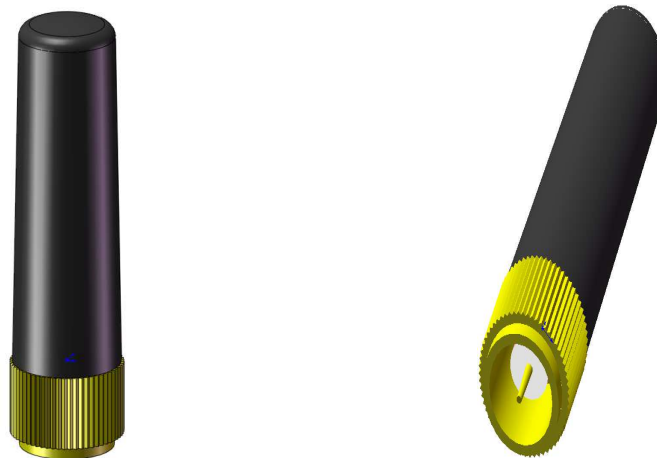

3D views

WiMo Antennen und Elektronik GmbH

Am Gäxwald 14, D-76863 Herxheim Tel. (07276) 96680 FAX 9668-11

<http://www.wimo.com>

e-mail: info@wimo.com