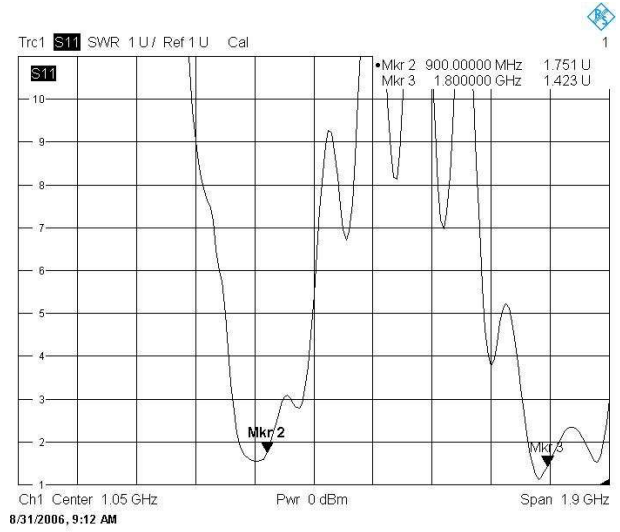

Stummelantenne 900-1800MHz

Best.Nr. 17006.868SMA

Return Loss

SWR

Pattern E-Plane

Pattern H-Plane

WiMo Antennen und Elektronik GmbH

Am Gäxwald 14, D-76863 Herxheim Tel. (07276) 96680 FAX 9668-11
<http://www.wimo.com> e-mail: info@wimo.com