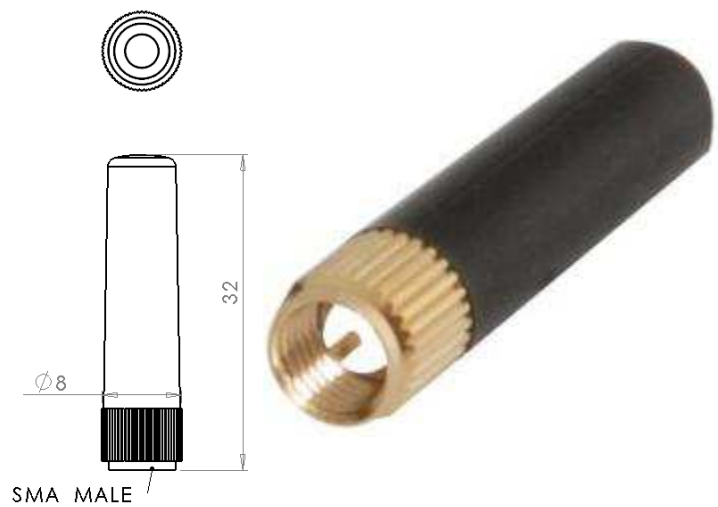

Stummelantenne 900-1800MHz

Best.Nr. 17006.868SMA

Kleine Stummelantenne für Nahfeldkommunikation im ISM- (868MHz) und GSM-Bereich (900/1800MHz). Geeignet für portable Geräte und Maschinen, klein und unauffällig.

Small stubby antenna for short range communication in industrial environments. Usable for 868/900/1800 MHz (ISM, GSM). Suitable for portable equipment and machines, small and unobtrusive.

Specifications

Frequency Range	900 - 1800 MHz
VSWR	≤ 2.0
Impedance	50Ω
Gain	0dBi
Polarization	Vertical
Power Handling	N/A
Beam Width	N/A
Connector	SMA MALE
Operation Temp.	-30° ~ +60°
Material	Radome: PC
Dimension (L*W*H)	32*8Ø mm
Weight	5g ± 1g
Color	Black
part no.	17006.868SMA