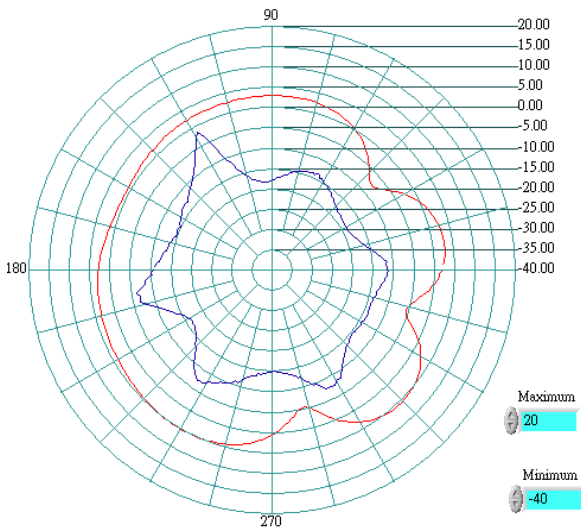

Pattern E-Plane