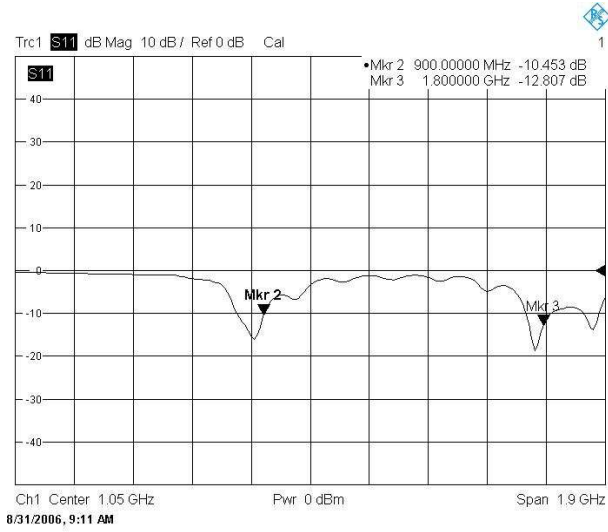

Stummelantenne 900-1800MHz

Best.Nr. 17006.868SMA

Return Loss