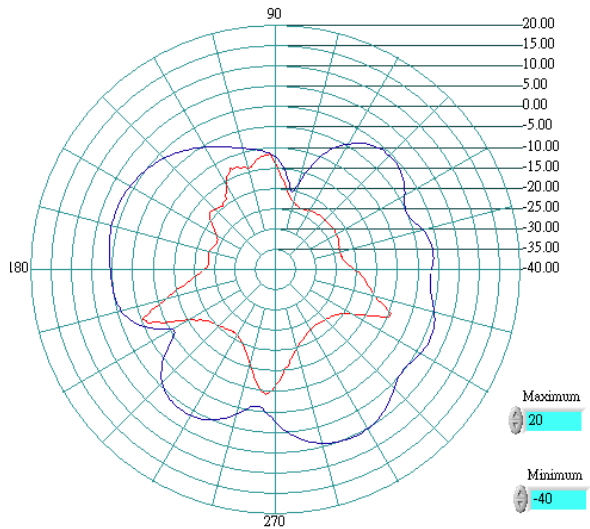

Pattern H-Plane

WiMo Antennen und Elektronik GmbH

Am Gäxwald 14, D-76863 Herxheim Tel. (07276) 96680 FAX 9668-11
<http://www.wimo.com> e-mail: info@wimo.com