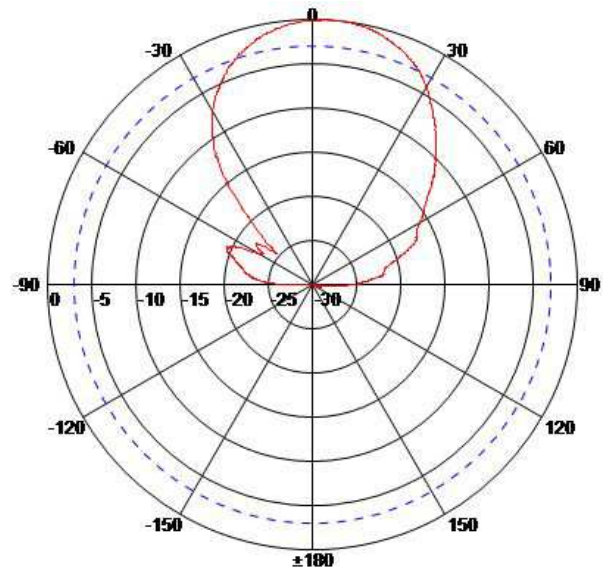

Small panel antenna for 2,4 and 5 GHz WiFi. This antenna supported the 802.11a/b/g/n standards. The antenna works by the MIMO principle. 3 separate antennas inside, 3 connectors.

Specifications

Model	18665.3	
Freq.Range-MHz	2400-2483	5150-5850
Bandwidth-MHz	83	700
Gain-dBi	10	11
Beamwidth	E:30° H:65°	E:25° H:50°
Port Isolation	≥30 dB	
F/B Ratio	≥25 dB	
VSWR	≤1.8	
Impedance	50 Ω	
Polarization	2xVP+1xHP	
Max.Power	20 W	
Connector	3x N female	
Dimensions	261x261x35 mm	
Weight	1.2 kg	
Mast Diameter	40 to 50mm	
Temperature Range	-40° - 75°C	
IP Protection Class	IP 55	
Humidity	90-95%	

Patterns

5 GHz H-plane

5 GHz E-Plane

2.4 GHz H-plane

2.4 GHz E-Plane

WiMo Antennen und Elektronik GmbH

Am Gäxwald 14, D-76863 Herxheim Tel. (07276) 96680 FAX 9668-11

<http://www.wimo.com>