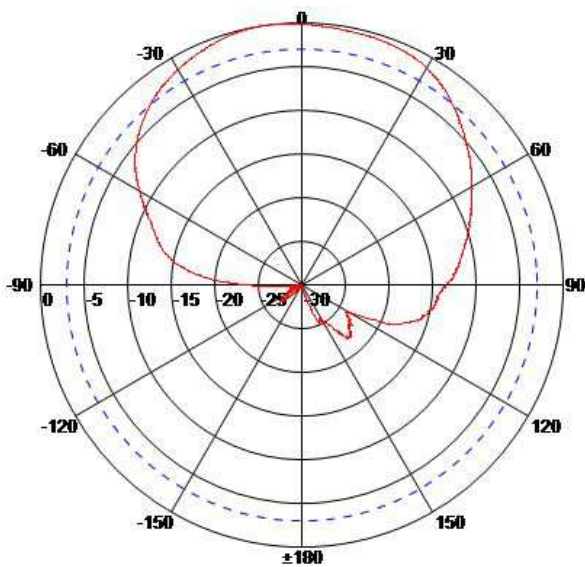

2.4 GHz H-plane