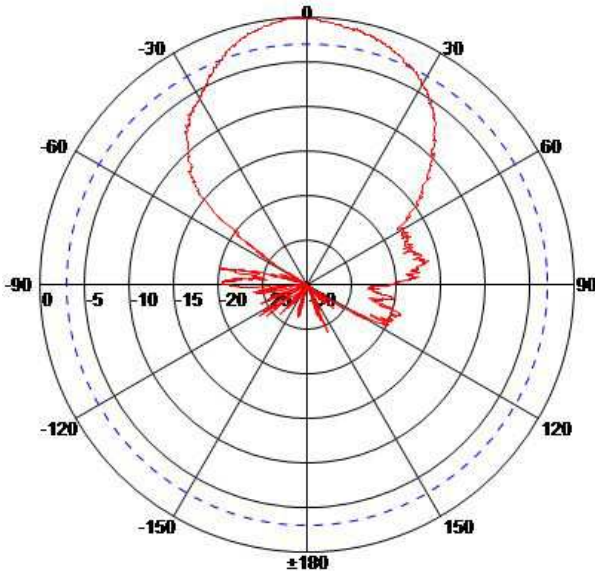

Small panel antenna for 2,4 and 5 GHz WiFi. This antenna supported the 802.11a/b/g/n standards. The antenna works by the MIMO principle. 3 separate antennas inside, 3 connectors.

Specifications

Model	18665.3	
Freq.Range-MHz	2400-2483	5150-5850
Bandwidth-MHz	83	700
Gain-dBi	10	11
Beamwidth	E:30° H:65°	E:25° H:50°
Port Isolation	≥30 dB	
F/B Ratio	≥25 dB	
VSWR	≤1.8	
Impedance	50 Ω	
Polarization	2xVP+1xHP	
Max.Power	20 W	
Connector	3x N female	
Dimensions	261x261x35 mm	
Weight	1.2 kg	
Mast Diameter	40 to 50mm	
Temperature Range	-40° - 75°C	
IP Protection Class	IP 55	
Humidity	90-95%	

1. Antenna
2. Connector
3. Bracket
4. Mounting Mast

WiMo Antennen und Elektronik GmbH

Am Gäxwald 14, D-76863 Herxheim Tel. (07276) 96680 FAX 9668-11
<http://www.wimo.com> e-mail: info@wimo.com

Panel Antenne 2,4 / 5 GHz
3x MIMO Best.Nr. 18665.3

Patterns

5 GHz H-plane

5 GHz E-Plane

2.4 GHz H-plane

2.4 GHz E-Plane

WiMo Antennen und Elektronik GmbH

Am Gäxwald 14, D-76863 Herxheim Tel. (07276) 96680 FAX 9668-11

<http://www.wimo.com>