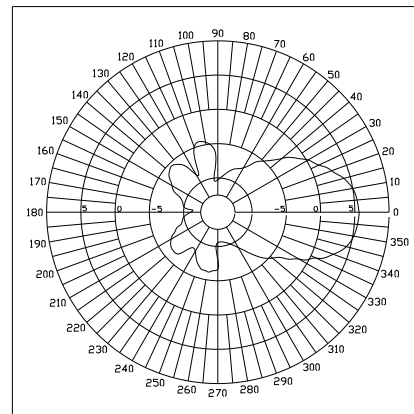

E-Plane Field Pattern