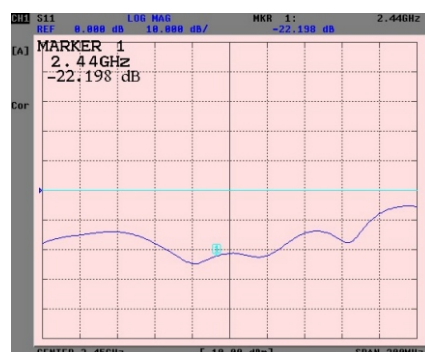

YA2400-8

2.4 GHz yagi antenna for wLAN / ISM

18690.8

Type: Yagi antenna,
Linear : VorH,
Frequency: 2400-2483.5MHz,
Impedance : 50 ohm,
VSWR: ≤ 1.5 ,
Gain: 8dBi,
Connector : N type Female ,
With Link cable
Power handling: 50Watt,
Diameter: Dia 76*221mm,
Weight : 940g,
Operation temp.: -30°C - 60°C
Material: ABS+ Brass
Mount: Stainless steel U-Bolt

E-Plane Field Pattern

WiMo Antennen und Elektronik GmbH

Am Gäxwald 14, D-76863 Herxheim Tel. (07276) 96680 FAX 6978

<http://www.wimo.com>

e-mail: info@wimo.com