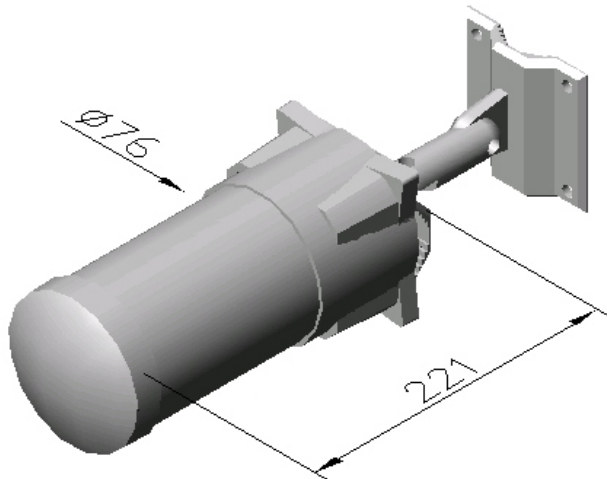

YA2400-8

2.4 GHz yagi antenna for wLAN / ISM

18690.8

Type: Yagi antenna,
Linear : VorH,
Frequency: 2400-2483.5MHz,
Impedance : 50 ohm,
VSWR: ≤ 1.5 ,
Gain: 8dBi,
Connector : N type Female ,
With Link cable
Power handling: 50Watt,
Diameter: Dia 76*221mm,
Weight : 940g,
Operation temp.: -30°C - 60°C
Material: ABS+ Brass
Mount: Stainless steel U-Bolt