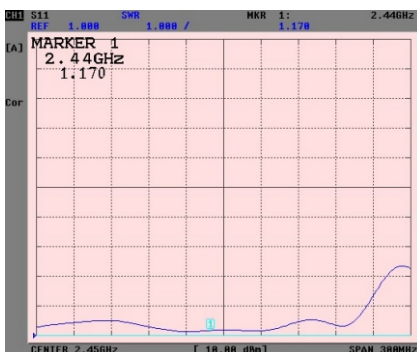

YA2400-8

2.4 GHz yagi antenna for wLAN / ISM

18690.8

Type: Yagi antenna,
Linear : VorH,
Frequency: 2400-2483.5MHz,
Impedance : 50 ohm,
VSWR: ≤ 1.5 ,
Gain: 8dBi,
Connector : N type Female ,
With Link cable
Power handling: 50Watt,
Diameter: Dia 76*221mm,
Weight : 940g,
Operation temp.: -30°C - 60°C
Material: ABS+ Brass
Mount: Stainless steel U-Bolt

E-Plane Field Pattern

WiMo Antennen und Elektronik GmbH

Am Gäxwald 14, D-76863 Herxheim Tel. (07276) 96680 FAX 6978

<http://www.wimo.com>

e-mail: info@wimo.com