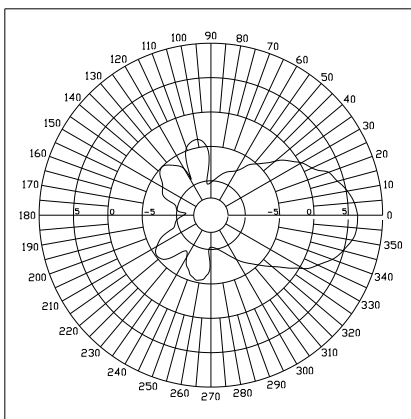

Type: Yagi antenna,
Linear : VorH,
Frequency: 2400-2483.5MHz,
Impedance : 50 ohm,
VSWR: ≤ 1.5 ,
Gain: 8dBi,
Connector : N type Female ,
With Link cable
Power handling: 50Watt,
Diameter: Dia 76*221mm,
Weight : 940g,
Operation temp.: -30°C - 60°C
Material: ABS+ Brass
Mount: Stainless steel U-Bolt

H-Plane Field Pattern