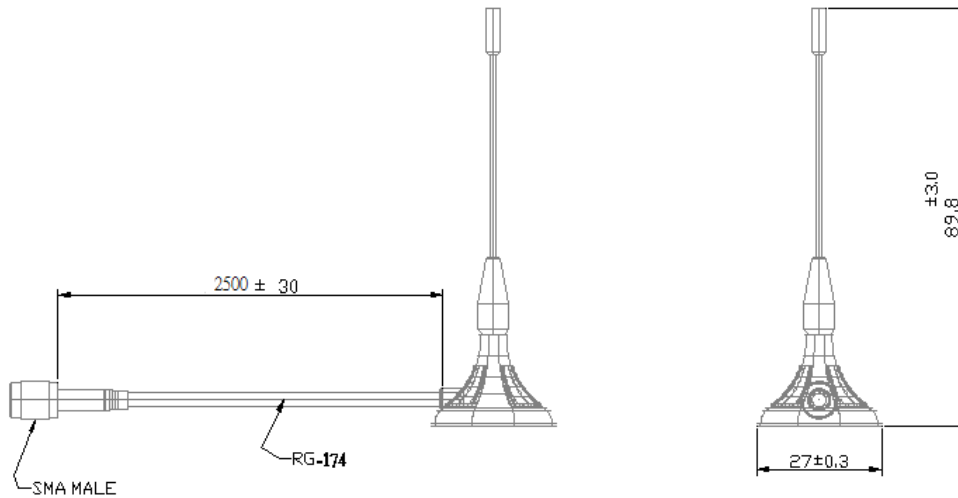

Mini-Magnetantenne 868 MHz

Best.Nr. 20110.868xx

Electrical Specifications:

Frequency Range :

824 ~894 MHz

VSWR :

≤ 2.0

Impedance :

50Ω ± 5Ω

Polarization :

Vertical

Power Handling :

1Watt

Mechanical Specifications:

Connector :

SMA MALE

Operation Temp. :

-30°C ~ +60°C

Cable & Length :

RG-174 2.5M Black

Material :

Radome: ABS

Base: Magnetic

Dimension (L*W*H) :