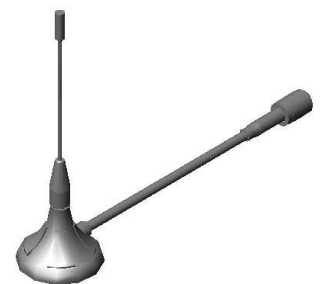

Mini-Magnetantenne 868 MHz

Best.Nr. 20110.868xx

3D Illustration

WiMo Antennen und Elektronik GmbH

Am Gäxwald 14, D-76863 Herxheim Tel. (07276) 96680 FAX 9668-11

<http://www.wimo.com>

e-mail: info@wimo.com