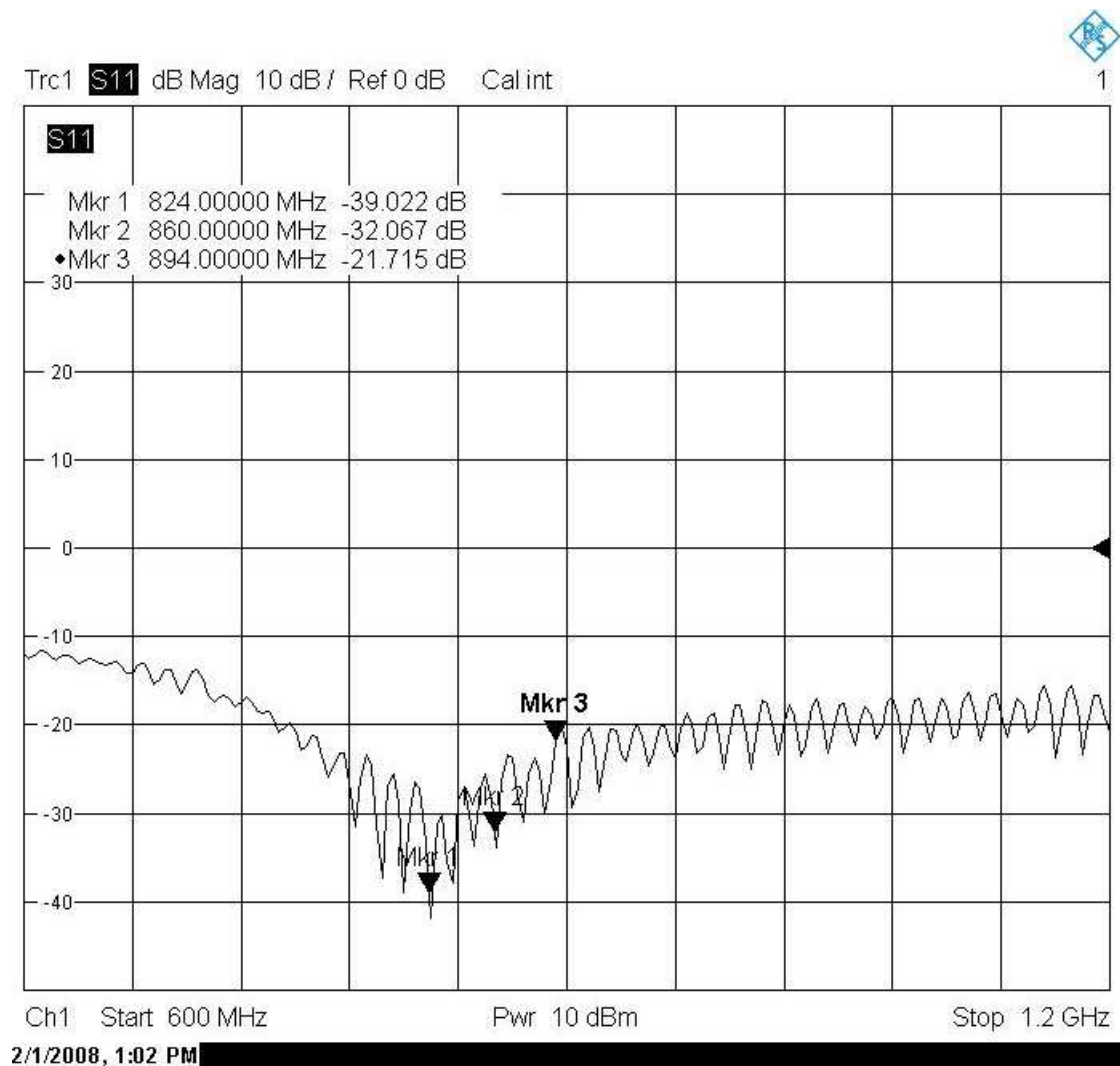

Mini-Magnetantenne 868 MHz

Best.Nr. 20110.868xx

RETURN LOSS

WiMo Antennen und Elektronik GmbH

Am Gäxwald 14, D-76863 Herxheim Tel. (07276) 96680 FAX 9668-11

<http://www.wimo.com>

e-mail: info@wimo.com