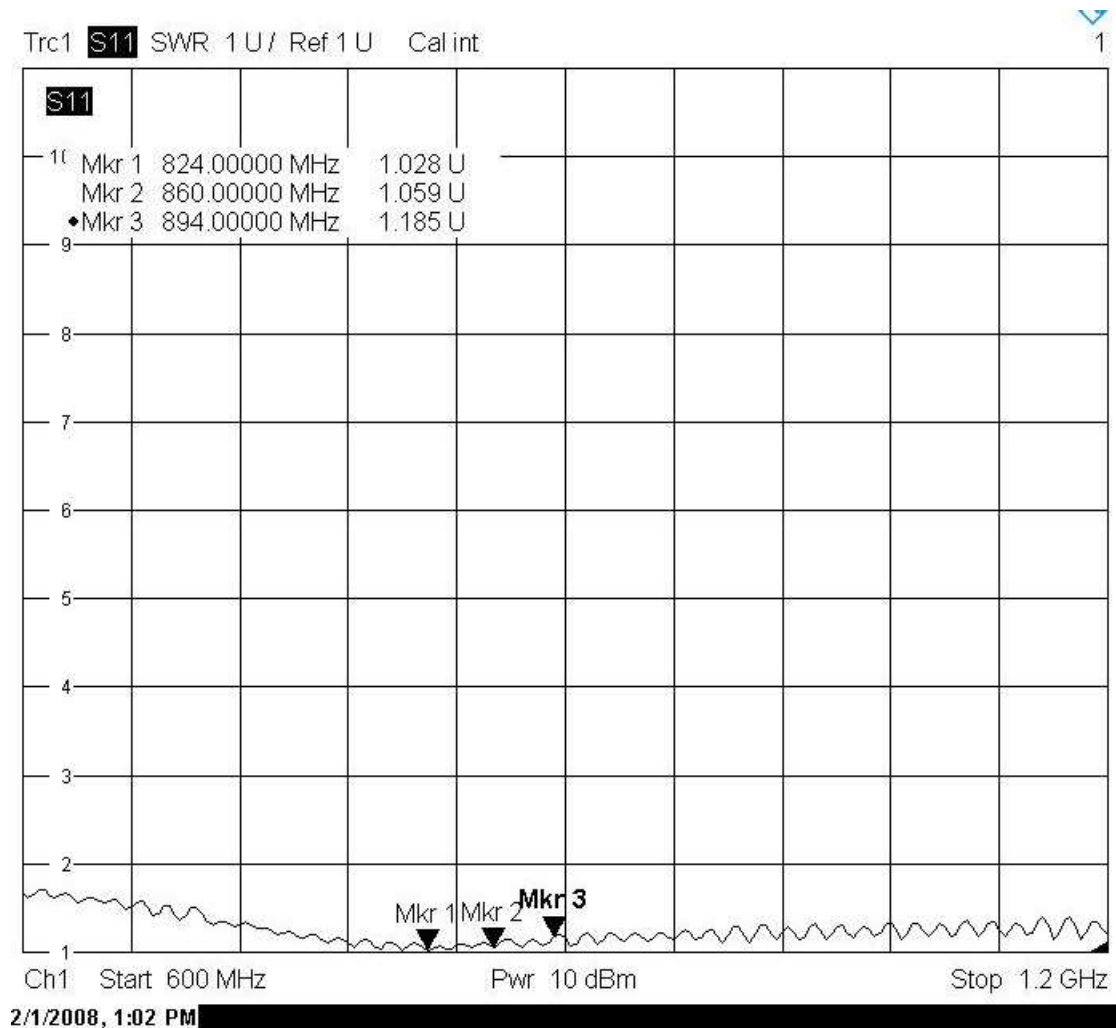

Mini-Magnetantenne 868 MHz

Best.Nr. 20110.868xx

SWR

WiMo Antennen und Elektronik GmbH

Am Gäxwald 14, D-76863 Herxheim Tel. (07276) 96680 FAX 9668-11
<http://www.wimo.com> e-mail: info@wimo.com