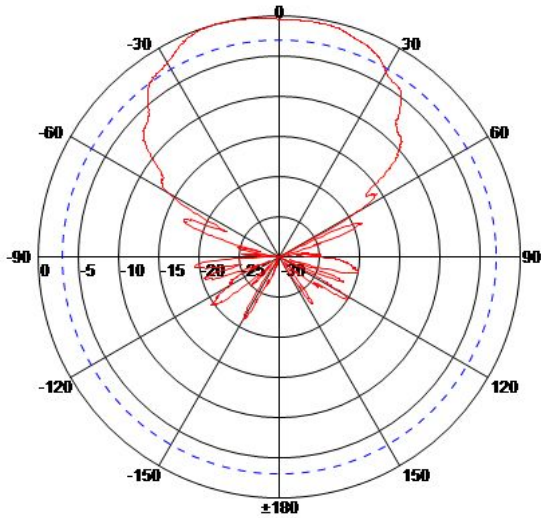

E-Plane 2500MHz

Logperiodische Breitbandantenne,
700-900 MHz / 1700-2700 MHz
Best.Nr. 60065.01

E-Plane 800MHz