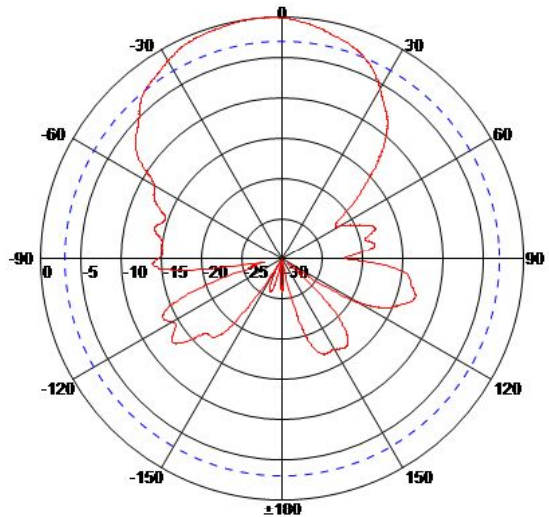

Specifications

Model	60065.01			
Freq.Range-MHz	698-800	800-960	1700-2700	
Beamwidth	E-°	65	60	50
	H- °	85	85	60
F/B Ratio-dB	≥15	≥20	≥20	
Gain-dBi	7.5	8.5	10	
VSWR	≤1.5			
Impedance-Ω	50			
Polarization	Vertical			
Max.Power-W	100			
Connector	2m cable with SMA male			
Dimensions-mm	293×210×65			
Weight-Kg	0.92			
Mast Diameter-mm	40 ... 50 dia.			
Note: When installing, you should drill a small hole into the radome at the lowest point, so that humidity may come out.				

E-Plane 800MHz

H-Plane 800MHz

E-Plane 2500MHz

H-Plane 2500MHz

WiMo Antennen und Elektronik GmbH

Am Gäxwald 14, D-76863 Herxheim Tel. (07276) 96680 FAX 9668-11
<http://www.wimo.com> e-mail: info@wimo.com