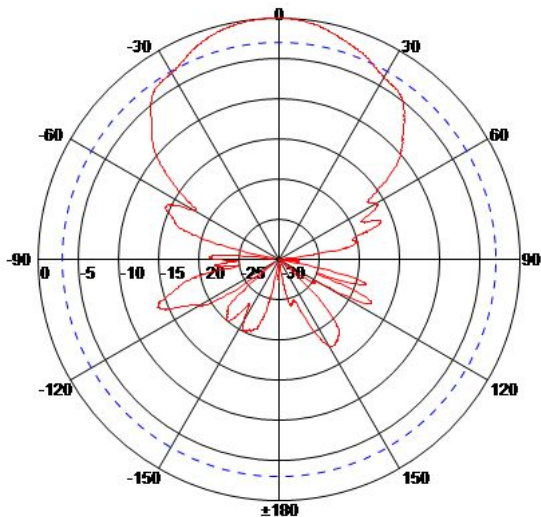

Logperiodische Breitbandantenne,
700-900 MHz / 1700-2700 MHz
Best.Nr. 60065.01

WiMo Antennen und Elektronik GmbH

Am Gäxwald 14, D-76863 Herxheim Tel. (07276) 96680 FAX 9668-11
<http://www.wimo.com> e-mail: info@wimo.com