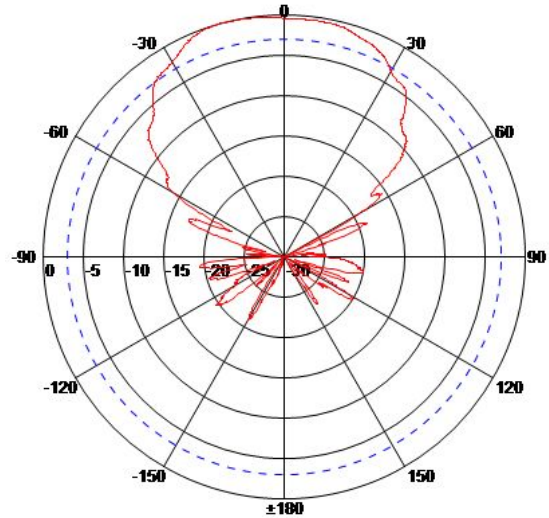

H-Plane 2500MHz

H-Plane 800MHz