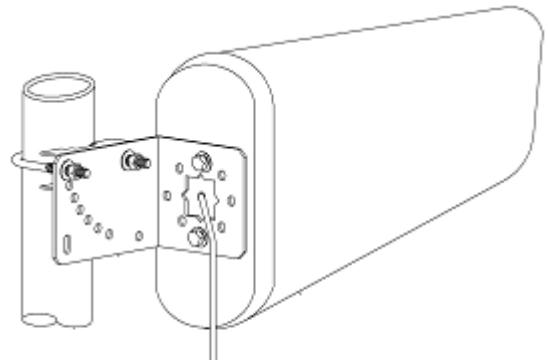

**Logperiodische Breitbandantenne,
700-900 MHz / 1700-2700 MHz**
Best.Nr. 60065.01

Breitband Logperiodic Antenne für 868MHz Datenfunk, D/E-Netz, UMTS, LTE und W-LAN. Die Antenne hat 2m Low Loss Kabel mit SMA-Steckern angeschlossen und kann so auf die meisten Modems, Router, Accesspoint direkt angeschlossen werden. Zum Lieferumfang gehört eine Neigehalterung.

Broadband Logperiodic antenna for 868MHz, GSM900, GSM1800, 3G, 4G and WiFi. The antenna has 2m Low Loss cable connected with SMA (male) connectors and can be connected directly to most modems, routers and Accesspoints. Supplied with a down tilt mount.

Specifications

Model	60065.01			
Freq.Range-MHz	698-800	800-960	1700-2700	
Beamwidth	E-°	65	60	50
	H- °	85	85	60
F/B Ratio-dB	≥15	≥20	≥20	
Gain-dBi	7.5	8.5	10	
VSWR	≤1.5			
Impedance-Ω	50			
Polarization	Vertical			
Max.Power-W	100			
Connector	2m cable with SMA male			
Dimensions-mm	293×210×65			
Weight-Kg	0.92			
Mast Diameter-mm	40 ... 50 dia.			
Note: When installing, you should drill a small hole into the radome at the lowest point, so that humidity may come out.				