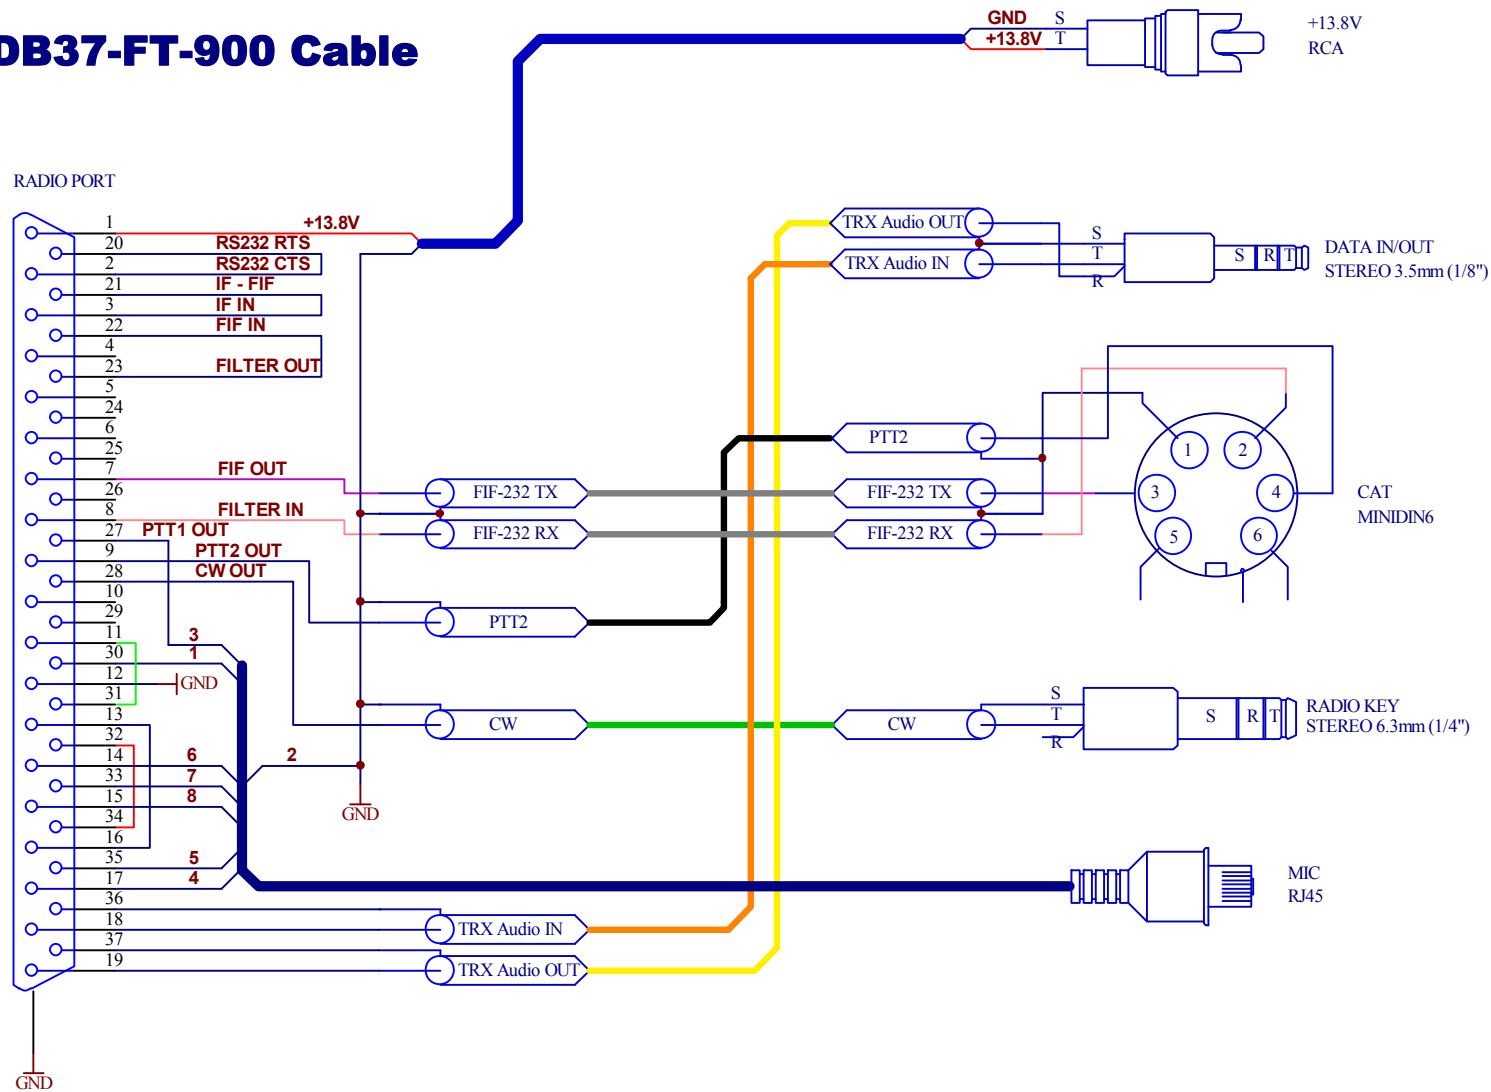

DB37-FT-900 Cable

FT-900

Notes:

S = Sleeve
T = Tip
R = Ring