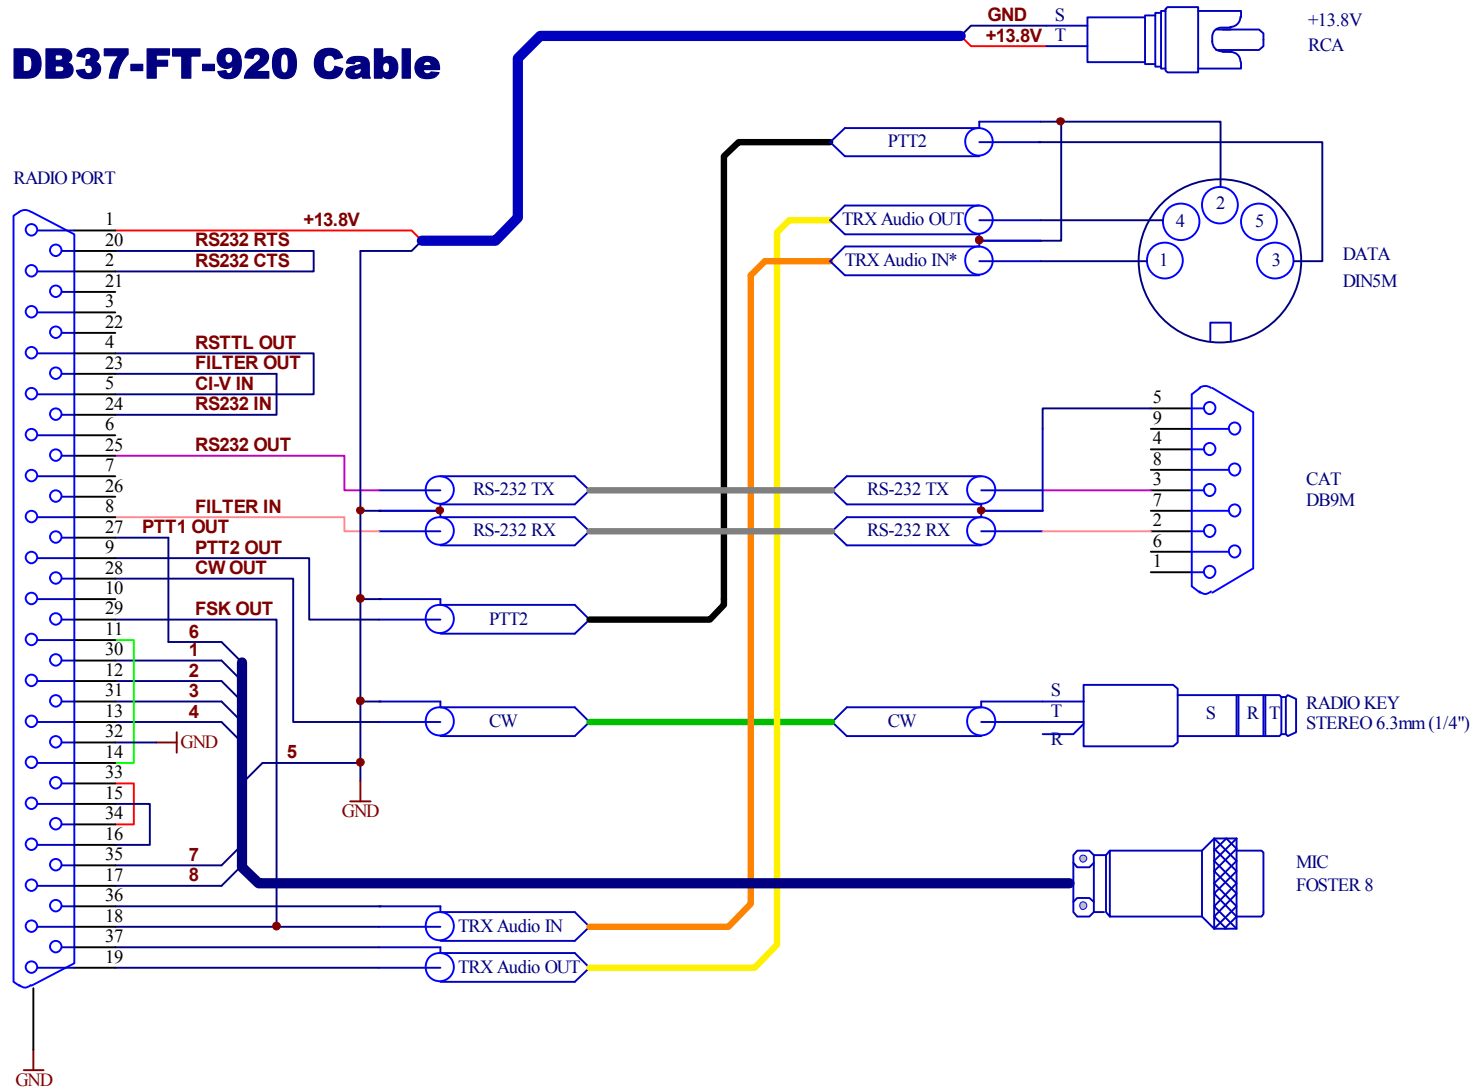

DB37-FT-920 Cable

FT-920

Notes:

* line contain AFSK and FSK signals from KEYER.

S = Sleeve
T = Tip
R = Ring