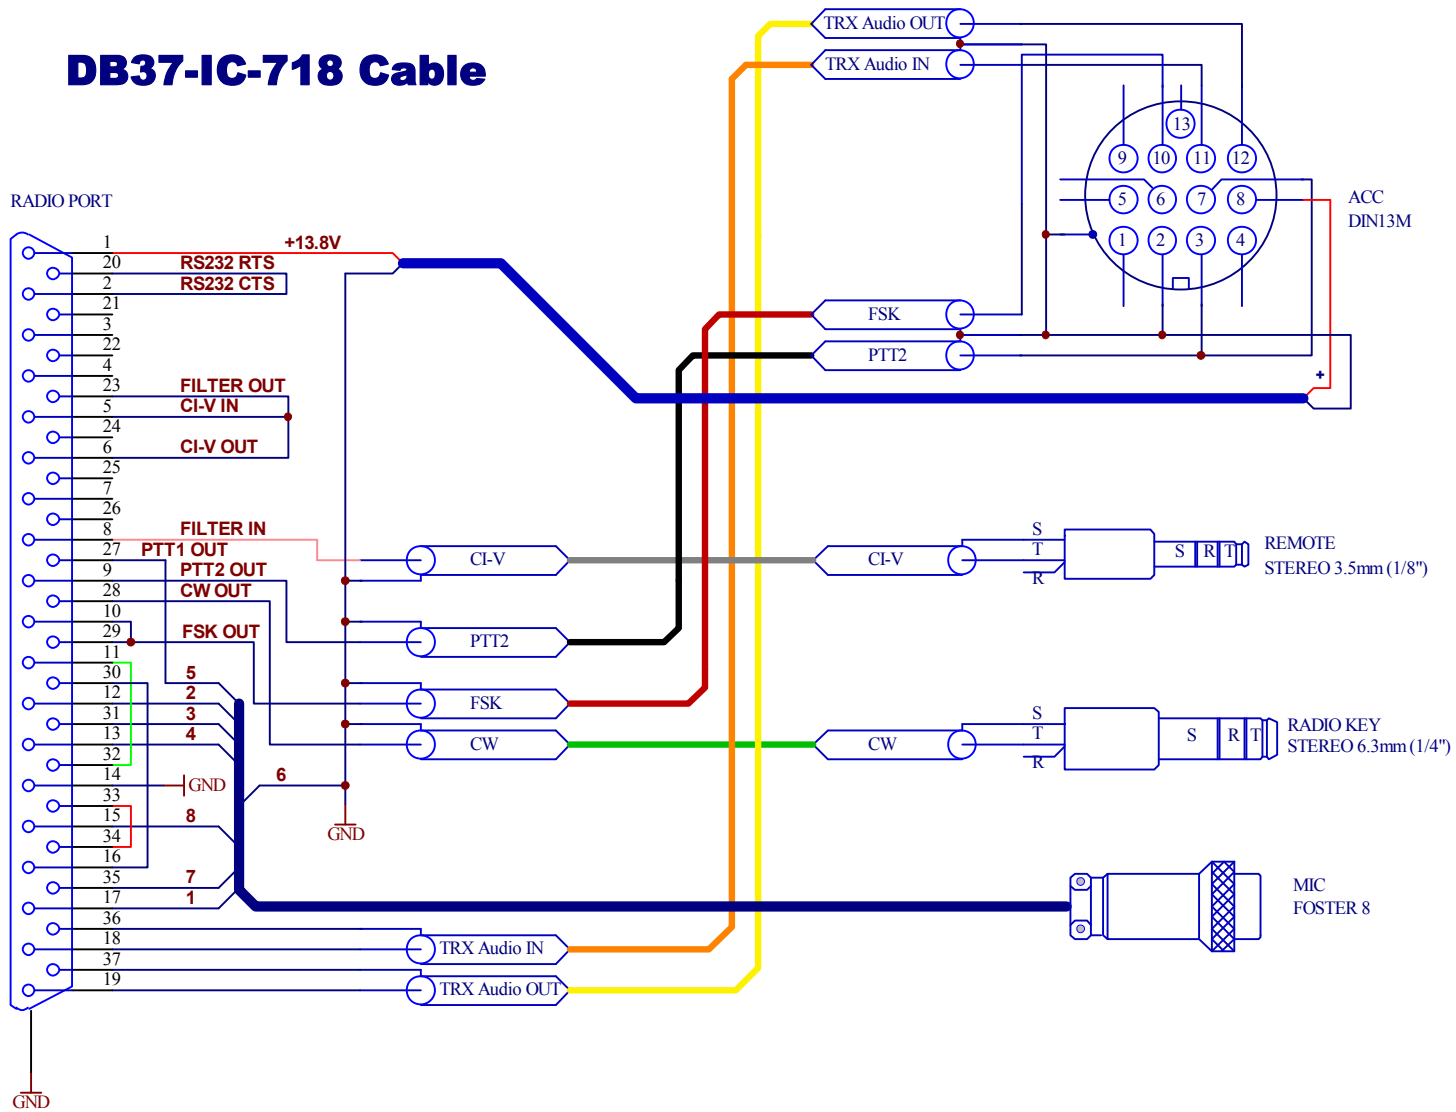

# DB37-IC-718 Cable

IC-718 IC-78

Notes:

S = Sleeve  
 T = Tip  
 R = Ring