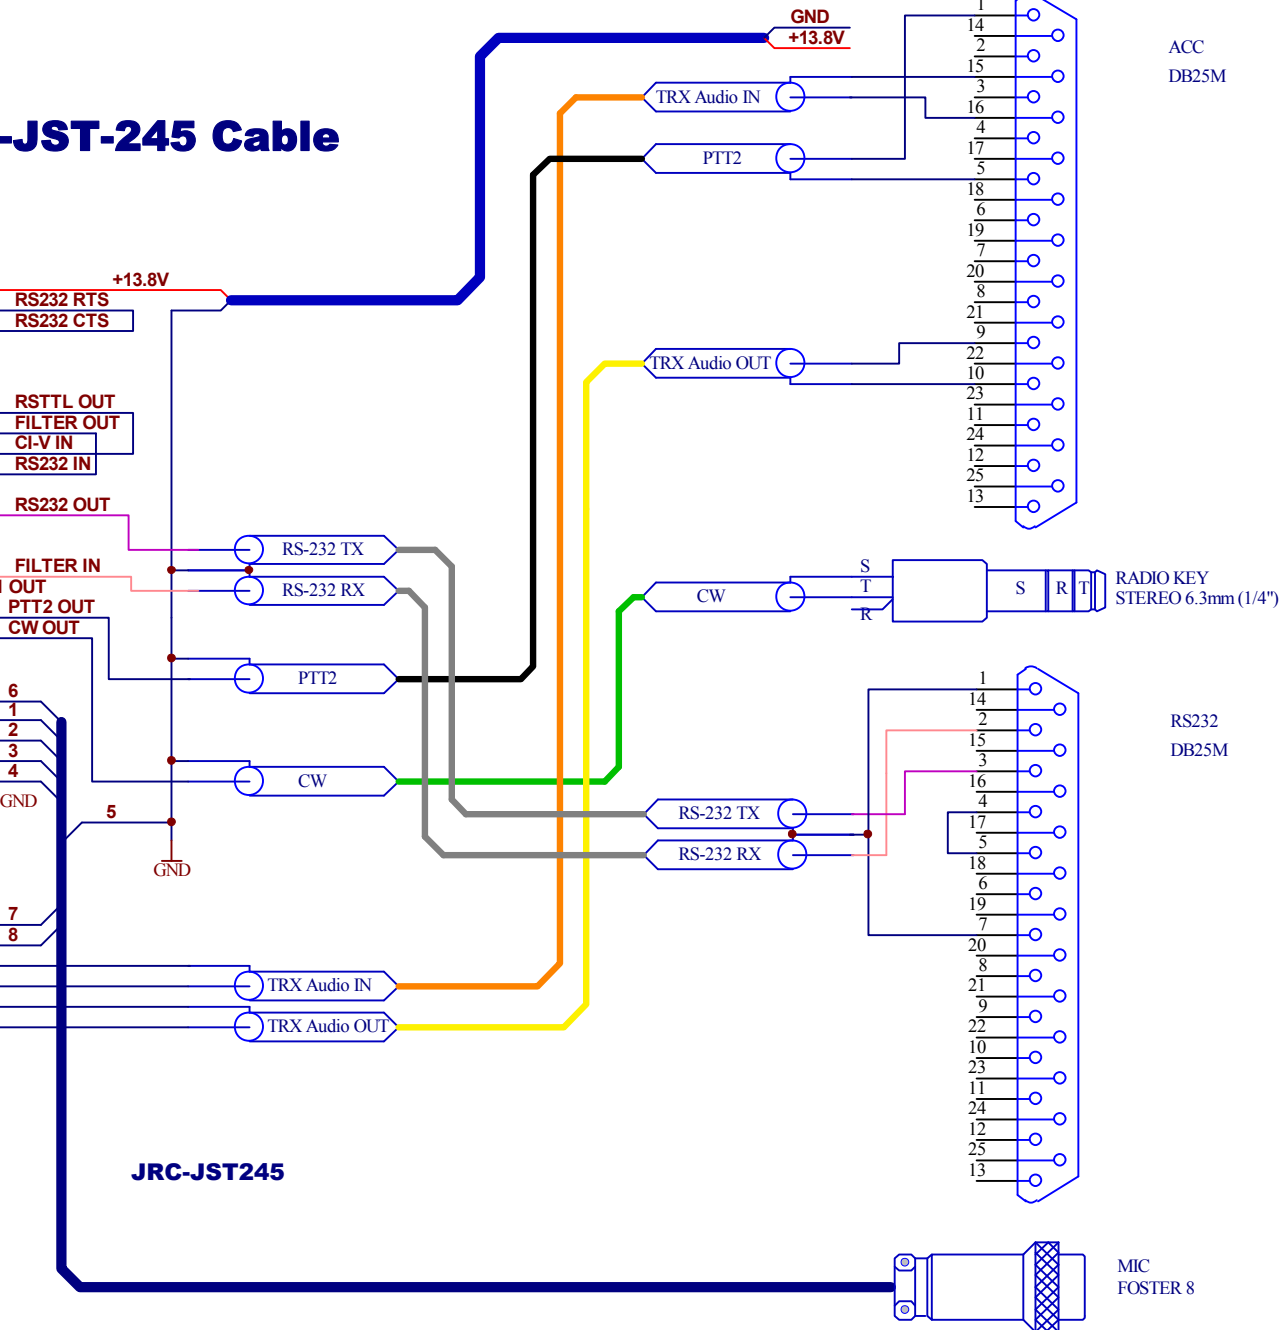

DB37-JST-245 Cable

RADIO PORT

JRC-JST245

GND

ACC
DB25M

RADIO KEY
STEREO 6.3mm (1/4")

RS232
DB25M

MIC
FOSTER 8