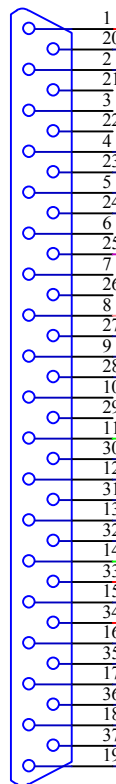

DB37-JST-245 Cable

RADIO PORT

JRC-JST245

GND

ACC
DB25M

RADIO KEY
STEREO 6.3mm (1/4")

RS232
DB25M

MIC
FOSTER 8