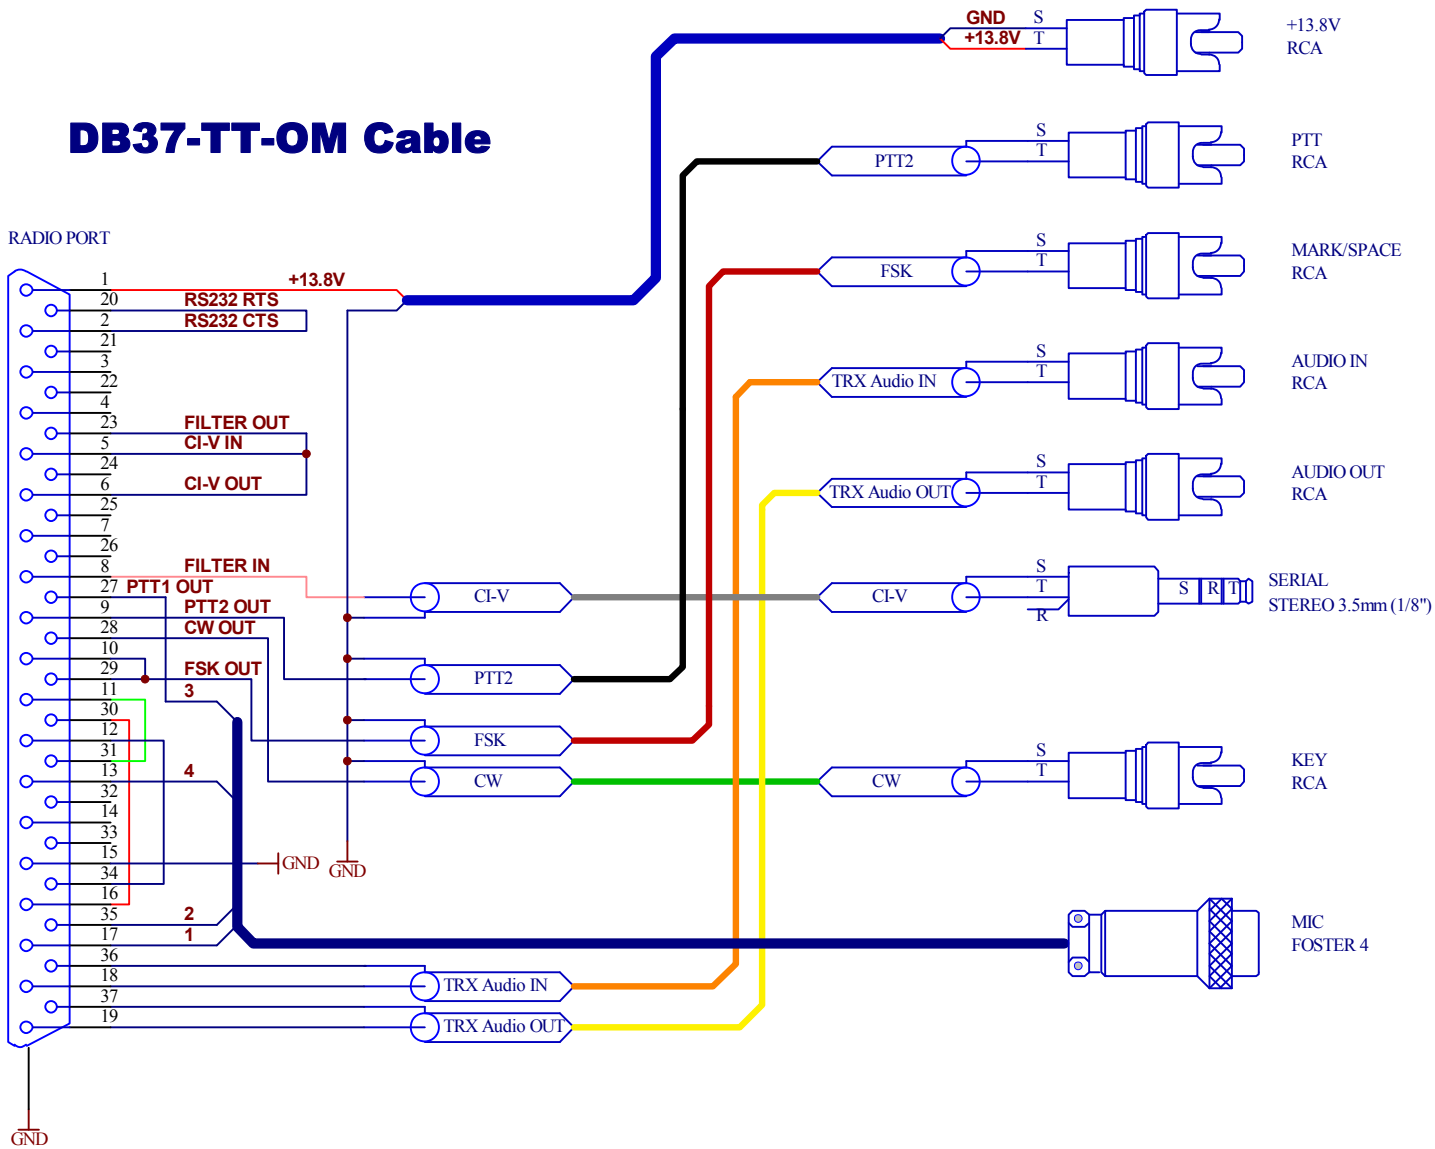

DB37-TT-OM Cable

TT-Omni VI

S = Sleeve
T = Tip
R = Ring