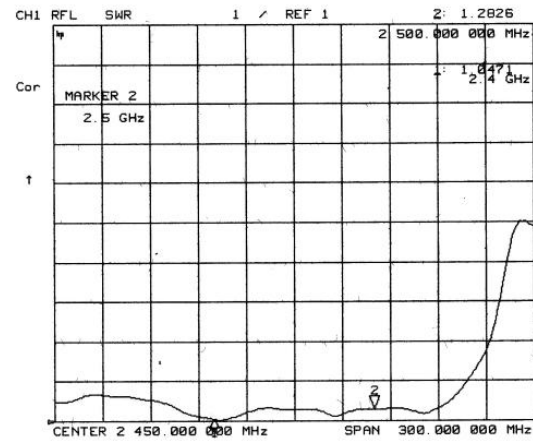

YA-2400 Yagi Antenne

Best.Nr. 18690.18

Return Loss

SWR

Pattern E-Plane

Pattern H-Plane

WiMo Antennen und Elektronik GmbH

Am Gäxwald 14, D-76863 Herxheim Tel. (07276) 96680 FAX 9668-11

<http://www.wimo.com>

e-mail: info@wimo.com