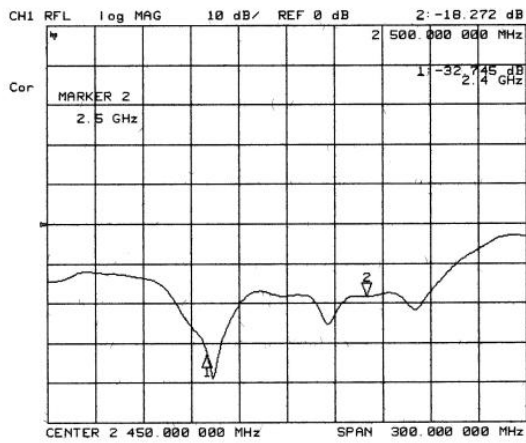

YA-2400 Yagi Antenne

Best.Nr. 18690.18

Return Loss