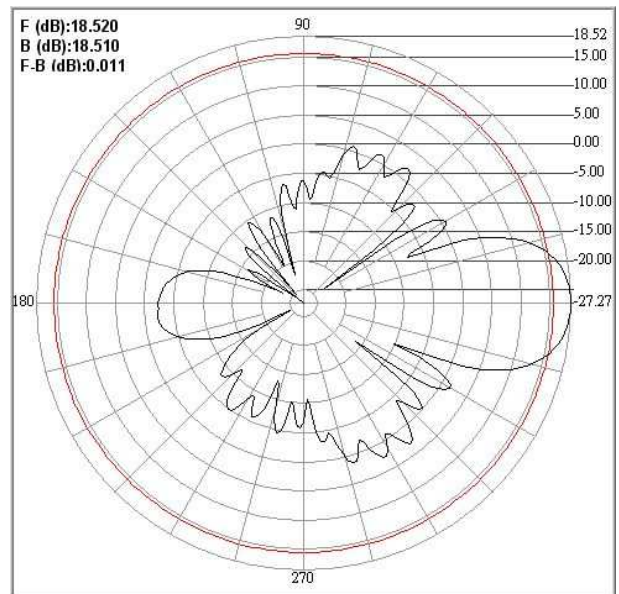

Pattern H-Plane

WiMo Antennen und Elektronik GmbH

Am Gäxwald 14, D-76863 Herxheim Tel. (07276) 96680 FAX 9668-11

<http://www.wimo.com>

e-mail: info@wimo.com