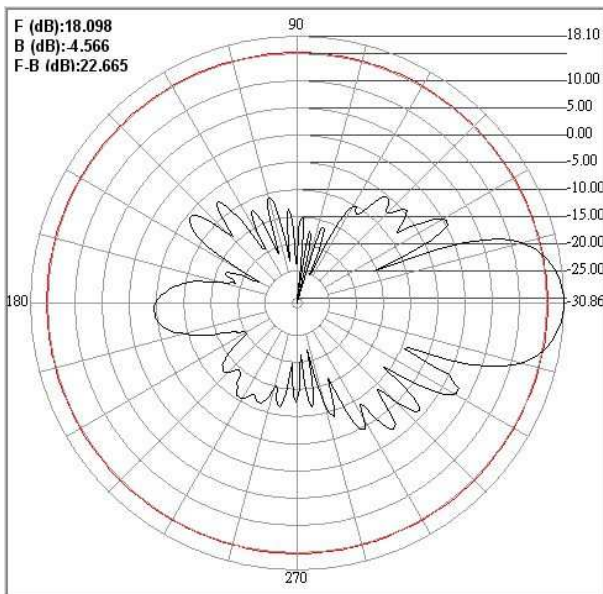

Pattern E-Plane