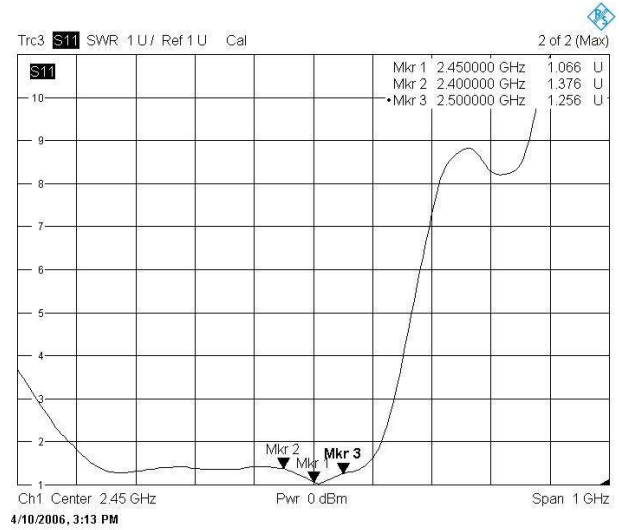

YA-2400 Yagi Antenne

Best.Nr. 18690.8

Return Loss

SWR

Pattern E-Plane

Pattern H-Plane

WiMo Antennen und Elektronik GmbH

Am Gäxwald 14, D-76863 Herxheim Tel. (07276) 96680 FAX 9668-11

<http://www.wimo.com>

e-mail: info@wimo.com