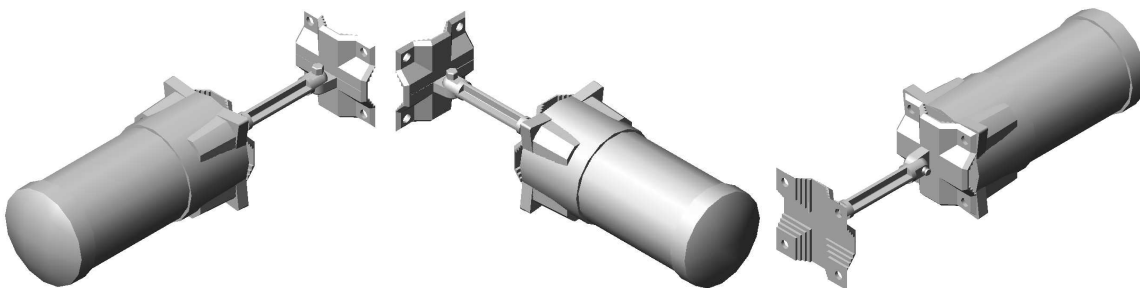

3D views

WiMo Antennen und Elektronik GmbH

Am Gäxwald 14, D-76863 Herxheim Tel. (07276) 96680 FAX 9668-11

<http://www.wimo.com>

e-mail: info@wimo.com