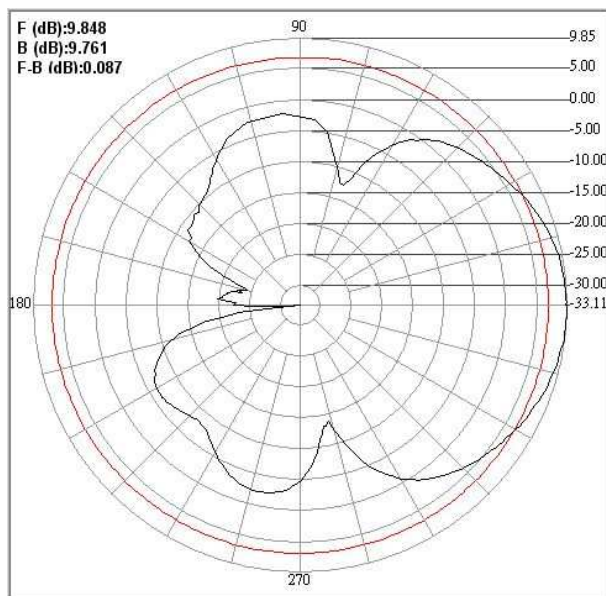

Pattern E-Plane