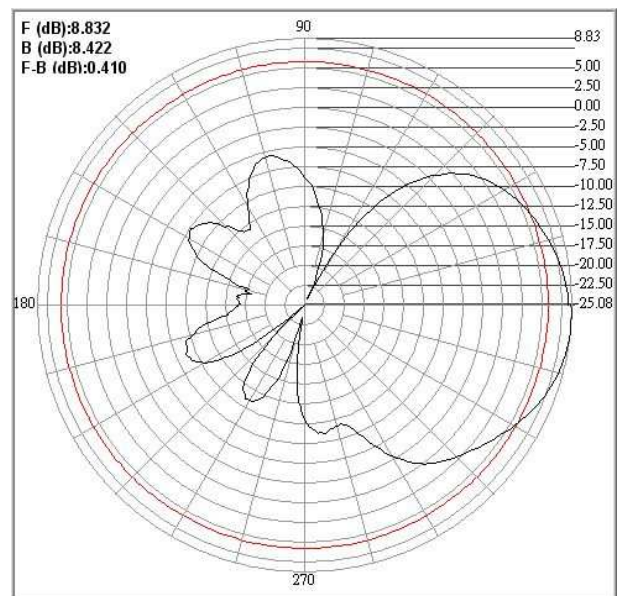

Pattern H-Plane

WiMo Antennen und Elektronik GmbH

Am Gäxwald 14, D-76863 Herxheim Tel. (07276) 96680 FAX 9668-11

<http://www.wimo.com>

e-mail: info@wimo.com