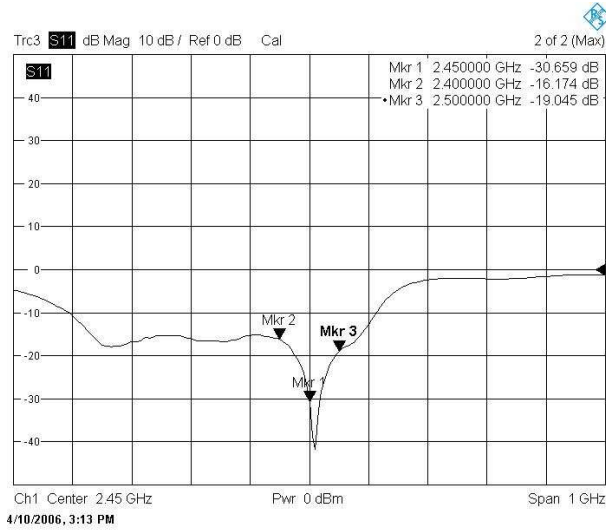

YA-2400 Yagi Antenne

Best.Nr. 18690.8

Return Loss